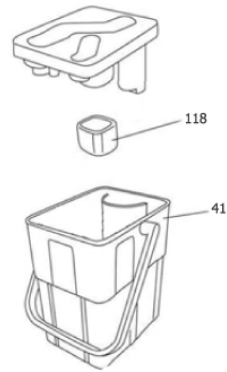

Water Filter Assembly