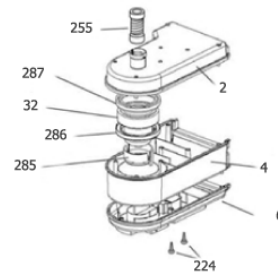

Part Notes:

- [1] - STOCK COVERS GUARANTEE
- [2] - Bottle gasket
STOCK COVERS GUARANTEE
- [3] - Wire tie 100mm natural
- [4] - NO LONGER AVAILABLE
- [5] - Elbow 1/8"
- [6] - Manifold 1/4"
- [7] - Cross piece 1/4"
- [8] - Adaptor 1/4" - 1/8"
- [9] - Conical extension 1/4"
- [10] - Locknut M6
- [11] - Washer M6 25mm
- [12] - Elbow 1/4" braided
STOCK COVERS GUARANTEE
- [13] - Male quick coupling socket
STOCK COVERS GUARANTEE
- [14] - Female quick coupling plug
STOCK COVERS GUARANTEE
- [15] - T-piece 1/4"
- [16] - Hose tail 1/4" 6mm

- [17] - Male coupling 1/4" 6mm
- [18] - Male coupling 1/8" 6mm

SDV8000

Auto Fill Pump

Wheel Assembly

Detergent Pump

Water Filter Assembly

Varisteam Assembly

Motor Assembly