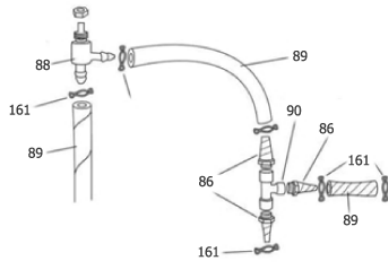

SDV4500

Auto Fill Pump

Wheel Assembly

Detergent Pump

Water Filter Assembly

Varisteam Assembly

Motor Assembly

Pos.	Artikel-Nr.	Menge	Variante	Notes
00	31000999	1	BACK WHEEL ASSEMBLY	[1]
03		1	Motor cover	[2]
05		1	Motor housing	[3]
07		1	Motor base	[4]
30	31000211	1	PUMP EX5 W/BRASS	
31	31000363	1	RUBBER MOUNTING AUTOFILL PUMP	[5]
32	31000212	1	MOTOR 850W	
41	31000213	1	WATER FILTRATION ASSY	
86	31000395	1	HOSE CONNECTOR 1/8 INCH	[6]
88	31000229	1	VARI STEAM VALVE	
89	31000397	1	BRAIDED EPDM TUBE 5MM ID 10MM OD X 1M	[6]
90		1	T-piece 1/8	[7]
95		1	Elbow 1/8"	[8]
96	31000231	1	DEARAETOR DEA500 BRASS	
99	31000232	1	INLET RUBBER ELBOW	[6]
109		1	Axle bar, included in kit 31000999	[9]
110		1	Wheel W150-PA.PU, included in kit 31000999	[10]
111		1	Star washer, included in kit 31000999	[11]
112		1	Starlock, included in kit 31000999	[12]
117		1	Wheel bushing, included in kit 31000999	[13]
118	31000234	1	FILTER SOCK	[6]
126	31000235	1	CASTOR WITH BRAKE	
128	31000236	1	INLINE WATER FILTER	[6]
161	31000245	1	LEMON CLIP - 2 EARED CLAMP	[6]
224		1	Screw 10x3/4"	[14]
254	31000421	1	32MM HOSE X 205MM WITH CUFF	[6]
285		1	Top motor gasket	[15]
286	31000432	1	MIDDLE MOTOR GASKET	[6]
287	31000433	1	BOTTOM MOTOR GASKET	[6]
295	31000259	1	TUBE RELIEF 1 MTR	
297		1	Screw M6 hex. flange x20mm	[16]

Part Notes:

- [1] - Contains position 109-112 117
- [2] - Motor cover
- [3] - Motor housing
- [4] - Motor base
- [5] - GUARANTEE DATE EXPIRED
- [6] - STOCK COVERS GUARANTEE
- [7] - T-piece 1/8
- [8] - Elbow 1/8"
- [9] - Axle bar, included in kit 31000999
- [10] - Wheel W150-PA.PU, included in kit 31000999
- [11] - Star washer, included in kit 31000999
- [12] - Starlock, included in kit 31000999
- [13] - Wheel bushing, included in kit 31000999
- [14] - Screw 10x3/4"
- [15] - Top motor gasket
- [16] - Screw M6 hex. flange x20mm