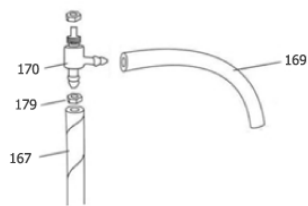

Part Notes:

- [1] - STOCK COVERS GUARANTEE
- [2] - Bottle gasket
STOCK COVERS GUARANTEE
- [3] - Wire tie 100mm natural
- [4] - NO LONGER AVAILABLE
- [5] - Elbow 1/8"
- [6] - Manifold 1/4"
- [7] - Cross piece 1/4"
- [8] - Adaptor 1/4" - 1/8"
- [9] - Conical extension 1/4"
- [10] - Locknut M6
- [11] - Washer M6 25mm
- [12] - Elbow 1/4" braided
STOCK COVERS GUARANTEE
- [13] - Male quick coupling socket
STOCK COVERS GUARANTEE
- [14] - Female quick coupling plug
STOCK COVERS GUARANTEE
- [15] - T-piece 1/4"
- [16] - Hose tail 1/4" 6mm

- [17] - Male coupling 1/4" 6mm
- [18] - Male coupling 1/8" 6mm

SDV8000

Auto Fill Pump

Wheel Assembly

Detergent Pump

Water Filter Assembly

Varisteam Assembly

Motor Assembly