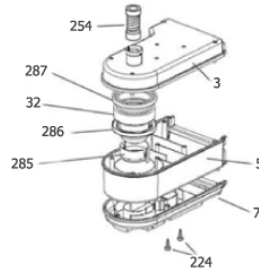

SDV4500

Auto Fill Pump

Wheel Assembly

Detergent Pump

Water Filter Assembly

Varisteam Assembly

Motor Assembly

Pos.	Artikel-Nr.	Menge	Variante	Notes
00	31000999	1	BACK WHEEL ASSEMBLY	[1]
03		1	Motor cover	[2]
05		1	Motor housing	[3]
07		1	Motor base	[4]
30	31000211	1	PUMP EX5 W/BRASS	
31	31000363	1	RUBBER MOUNTING AUTOFILL PUMP	[5]
32	31000212	1	MOTOR 850W	
41	31000213	1	WATER FILTRATION ASSY	
86	31000395	1	HOSE CONNECTOR 1/8 INCH	[6]
88	31000229	1	VARI STEAM VALVE	
89	31000397	1	BRAIDED EPDM TUBE 5MM ID 10MM OD X 1M	[6]
90		1	T-piece 1/8	[7]
95		1	Elbow 1/8"	[8]
96	31000231	1	DEARAETOR DEA500 BRASS	
99	31000232	1	INLET RUBBER ELBOW	[6]
109		1	Axle bar, included in kit 31000999	[9]
110		1	Wheel W150-PA.PU, included in kit 31000999	[10]
111		1	Star washer, included in kit 31000999	[11]
112		1	Starlock, included in kit 31000999	[12]
117		1	Wheel bushing, included in kit 31000999	[13]
118	31000234	1	FILTER SOCK	[6]
126	31000235	1	CASTOR WITH BRAKE	
128	31000236	1	INLINE WATER FILTER	[6]
161	31000245	1	LEMON CLIP - 2 EARED CLAMP	[6]
224		1	Screw 10x3/4"	[14]
254	31000421	1	32MM HOSE X 205MM WITH CUFF	[6]
285		1	Top motor gasket	[15]
286	31000432	1	MIDDLE MOTOR GASKET	[6]
287	31000433	1	BOTTOM MOTOR GASKET	[6]
295	31000259	1	TUBE RELIEF 1 MTR	
297		1	Screw M6 hex. flange x20mm	[16]

Part Notes:

- [1] - Contains position 109-112 117
- [2] - Motor cover
- [3] - Motor housing
- [4] - Motor base
- [5] - GUARANTEE DATE EXPIRED
- [6] - STOCK COVERS GUARANTEE
- [7] - T-piece 1/8
- [8] - Elbow 1/8"
- [9] - Axle bar, included in kit 31000999
- [10] - Wheel W150-PA.PU, included in kit 31000999
- [11] - Star washer, included in kit 31000999
- [12] - Starlock, included in kit 31000999
- [13] - Wheel bushing, included in kit 31000999
- [14] - Screw 10x3/4"
- [15] - Top motor gasket
- [16] - Screw M6 hex. flange x20mm