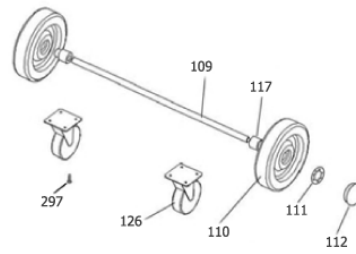

Part Notes:

- [1] - STOCK COVERS GUARANTEE
- [2] - Hose adaptor grill
- [3] - Hose adaptor no grill
- [4] - Bottle gasket
- [5] - NO LONGER AVAILABLE
- [6] - Adaptor clamp
- [7] - ALTERNATIVE USE 31000244
- [8] - Screw M5x25
- [9] - Screw no.8x1
- [10] - Proof washer M5
- [11] - Adaptor 1/2" to 3/8"
- [12] - Bottle shelf
- [13] - Tank shelf
- [14] - Middle plate
- [15] - Wheel bracket, included in kit 31000999
- [16] - Frame support front/back
- [17] - Frame support Left/right
- [18] - Front cover
- [19] - Back panel
- [20] - Side plate Left
- [21] - Side plate right
- [22] - Screw 8x5/8"
- [23] - Earth spade
- [24] - O-ring kit for front socket and extension tubes

SDV4500

Auto Fill Pump

Wheel Assembly

Detergent Pump

Water Filter Assembly

Varisteam Assembly

Motor Assembly

Pos.	Artikel-Nr.	Menge	Variante	Notes
00	31000999	1	BACK WHEEL ASSEMBLY	[1]
03		1	Motor cover	[2]
05		1	Motor housing	[3]
07		1	Motor base	[4]
30	31000211	1	PUMP EX5 W/BRASS	
31	31000363	1	RUBBER MOUNTING AUTOFILL PUMP	[5]
32	31000212	1	MOTOR 850W	
41	31000213	1	WATER FILTRATION ASSY	
86	31000395	1	HOSE CONNECTOR 1/8 INCH	[6]
88	31000229	1	VARI STEAM VALVE	
89	31000397	1	BRAIDED EPDM TUBE 5MM ID 10MM OD X 1M	[6]
90		1	T-piece 1/8	[7]
95		1	Elbow 1/8"	[8]
96	31000231	1	DEARAETOR DEA500 BRASS	
99	31000232	1	INLET RUBBER ELBOW	[6]
109		1	Axle bar, included in kit 31000999	[9]
110		1	Wheel W150-PA.PU, included in kit 31000999	[10]
111		1	Star washer, included in kit 31000999	[11]
112		1	Starlock, included in kit 31000999	[12]
117		1	Wheel bushing, included in kit 31000999	[13]
118	31000234	1	FILTER SOCK	[6]
126	31000235	1	CASTOR WITH BRAKE	
128	31000236	1	INLINE WATER FILTER	[6]
161	31000245	1	LEMON CLIP - 2 EARED CLAMP	[6]
224		1	Screw 10x3/4"	[14]
254	31000421	1	32MM HOSE X 205MM WITH CUFF	[6]
285		1	Top motor gasket	[15]
286	31000432	1	MIDDLE MOTOR GASKET	[6]
287	31000433	1	BOTTOM MOTOR GASKET	[6]
295	31000259	1	TUBE RELIEF 1 MTR	
297		1	Screw M6 hex. flange x20mm	[16]