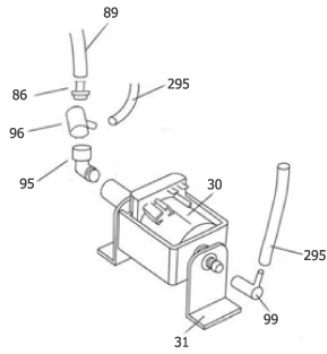

SDV4500

Auto Fill Pump

Wheel Assembly

Detergent Pump

Water Filter Assembly

Varisteam Assembly

Motor Assembly

Pos.	Artikel-Nr.	Menge	Variante	Notes
00	31000999	1	BACK WHEEL ASSEMBLY	[1]
03		1	Motor cover	[2]
05		1	Motor housing	[3]
07		1	Motor base	[4]
30	31000211	1	PUMP EX5 W/BRASS	
31	31000363	1	RUBBER MOUNTING AUTOFILL PUMP	[5]
32	31000212	1	MOTOR 850W	
41	31000213	1	WATER FILTRATION ASSY	
86	31000395	1	HOSE CONNECTOR 1/8 INCH	[6]
88	31000229	1	VARI STEAM VALVE	
89	31000397	1	BRAIDED EPDM TUBE 5MM ID 10MM OD X 1M	[6]
90		1	T-piece 1/8	[7]
95		1	Elbow 1/8"	[8]
96	31000231	1	DEARAETOR DEA500 BRASS	
99	31000232	1	INLET RUBBER ELBOW	[6]
109		1	Axle bar, included in kit 31000999	[9]
110		1	Wheel W150-PA.PU, included in kit 31000999	[10]
111		1	Star washer, included in kit 31000999	[11]
112		1	Starlock, included in kit 31000999	[12]
117		1	Wheel bushing, included in kit 31000999	[13]
118	31000234	1	FILTER SOCK	[6]
126	31000235	1	CASTOR WITH BRAKE	
128	31000236	1	INLINE WATER FILTER	[6]
161	31000245	1	LEMON CLIP - 2 EARED CLAMP	[6]
224		1	Screw 10x3/4"	[14]
254	31000421	1	32MM HOSE X 205MM WITH CUFF	[6]
285		1	Top motor gasket	[15]
286	31000432	1	MIDDLE MOTOR GASKET	[6]
287	31000433	1	BOTTOM MOTOR GASKET	[6]
295	31000259	1	TUBE RELIEF 1 MTR	
297		1	Screw M6 hex. flange x20mm	[16]

Part Notes:

- [1] - Contains position 109-112 117
- [2] - Motor cover
- [3] - Motor housing
- [4] - Motor base
- [5] - GUARANTEE DATE EXPIRED
- [6] - STOCK COVERS GUARANTEE
- [7] - T-piece 1/8
- [8] - Elbow 1/8"
- [9] - Axle bar, included in kit 31000999
- [10] - Wheel W150-PA.PU, included in kit 31000999
- [11] - Star washer, included in kit 31000999
- [12] - Starlock, included in kit 31000999
- [13] - Wheel bushing, included in kit 31000999
- [14] - Screw 10x3/4"
- [15] - Top motor gasket
- [16] - Screw M6 hex. flange x20mm