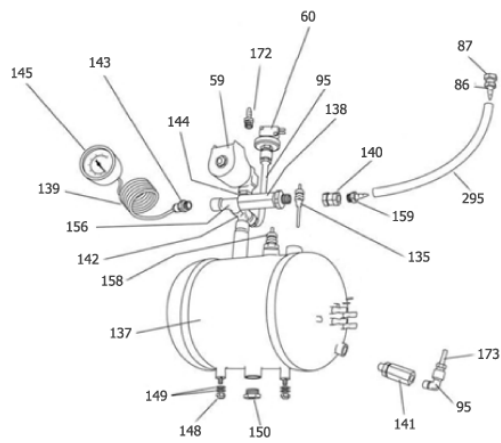

- [16] - Bottle shelf
- [17] - Side plate Left
- [18] - Side plate right
- [19] - Screw 8x5/8"
- [20] - O-ring kit for front socket and extension tubes

SDV8000

Bottle Assembly

Detergent Bottle Assembly

Boiler Assembly

Part Notes:

- [1] - STOCK COVERS GUARANTEE
- [2] - Bottle gasket
STOCK COVERS GUARANTEE
- [3] - Wire tie 100mm natural
- [4] - NO LONGER AVAILABLE
- [5] - Elbow 1/8"
- [6] - Manifold 1/4"
- [7] - Cross piece 1/4"
- [8] - Adaptor 1/4" - 1/8"
- [9] - Conical extension 1/4"
- [10] - Locknut M6
- [11] - Washer M6 25mm
- [12] - Elbow 1/4" braided
STOCK COVERS GUARANTEE
- [13] - Male quick coupling socket
STOCK COVERS GUARANTEE
- [14] - Female quick coupling plug
STOCK COVERS GUARANTEE
- [15] - T-piece 1/4"
- [16] - Hose tail 1/4" 6mm