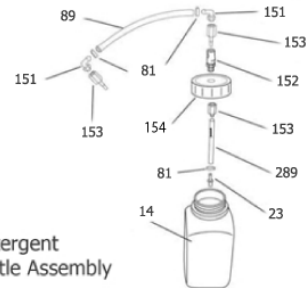

Part Notes:

- [1] - STOCK COVERS GUARANTEE
- [2] - Hose adaptor grill
- [3] - Hose adaptor no grill
- [4] - NO LONGER AVAILABLE
- [5] - Adaptor clamp
- [6] - Screw M5x25
- [7] - Screw no 8x1
- [8] - Proof washer M5
- [9] - Tank shelf
- [10] - Middle plate
- [11] - Wheel bracket, included in kit 31000999
- [12] - Frame support front/back
- [13] - Frame support left/right
- [14] - Back
- [15] - Front

- [16] - Bottle shelf
- [17] - Side plate Left
- [18] - Side plate right
- [19] - Screw 8x5/8"
- [20] - O-ring kit for front socket and extension tubes

SDV8000

Bottle Assembly

Detergent Bottle Assembly

Boiler Assembly