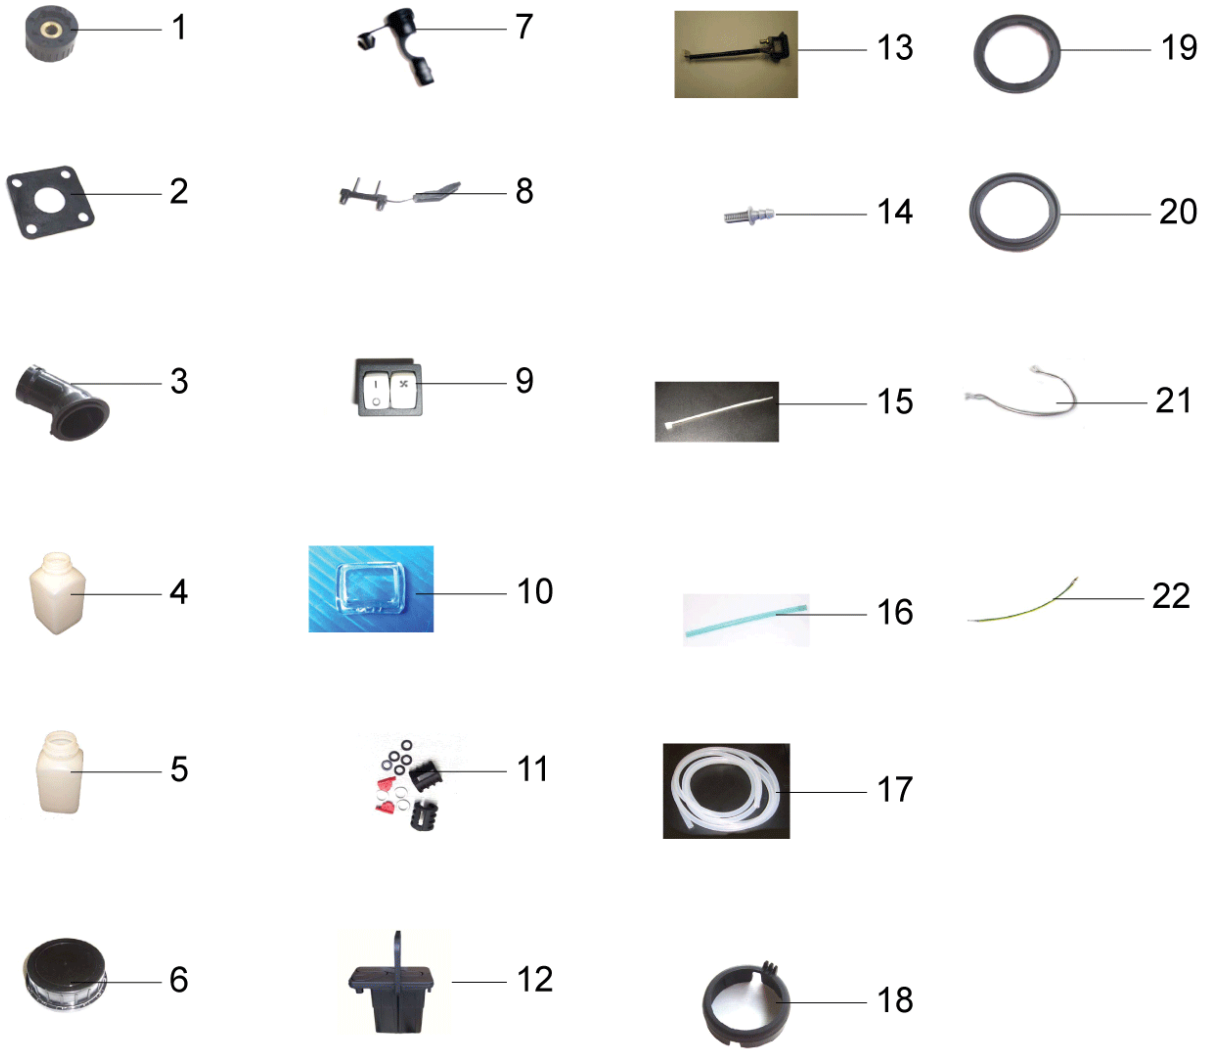

Pos.	Artikel-Nr.	Menge	Variante	Notes
01	31000201	1	1/4 INCH SPINDLE CONTROL KNOB	[1]
02	31000356	1	HOSE ADAPTOR SEAL	[1]
03	31000358	1	SOCKEL ADAPTOR	[1]
04	31000205	1	5 LITRE BOTTLE 310-71144	
05	31000202	1	2.5L BOTTLE	[1]
06	31000203	1	BLACK BOTTLE CAP	[1]
07	31000204	1	HEYCO BUSH 01/11920/0	[2]
08	31000360	1	CORD CLAMP INT STR/RELIEF 01/22647/0	[2]
09	31000428	1	SWITCH	
10	31000429	1	SWITCH PROTECTION COVER	[1]
11	31000263	1	MATRIX STEAM AND VACUUM ACC KIT	
12	31000213	1	WATER FILTRATION ASSY	
13	31000444	1	FRONT SOCKET ASSY	[1]
14	31000206	1	CLEAN FILTER TRIO	[1]
15	31000226	1	WIRE TIE 100MM NATURAL	[1]
16	31000434	1	TUBE 185MM GREEN	[1]
17	31000259	1	TUBE RELIEF 1 MTR	
18	31000431	1	TOP MOTOR GASKET	[1]
19	31000432	1	MIDDLE MOTOR GASKET	[1]
20	31000433	1	BOTTOM MOTOR GASKET	[1]
21	31000386	1	LOOM 36 NEW FOR STEAM ONLY	[1]
22	31000383	1	LOOM 31 EARTH WIRE	[2]

Part Notes:

1. [1] - STOCK COVERS GUARANTEE
   [2] - NO LONGER AVAILABLE