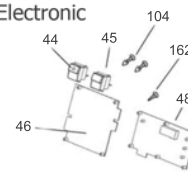

SDV4500

Boiler Assembly

Bottle Assembly

Switches & Electronic

External Parts & Product Base Assembly

Pos.	Artikel-Nr.	Menge	Variante	Notes
01	31000201	1	1/4 INCH SPINDLE CONTROL KNOB	[1]
08		1	Hose adaptor grill	[2]
09	31000356	1	HOSE ADAPTOR SEAL	[1]
10	31000357	1	SEAL SUCTION SOCKET 2846	[1]
11	31000358	1	SOCKEL ADAPTOR	[1]
13		1	Hose adaptor no grill	[3]
14	31000202	1	2.5L BOTTLE	[1]
15		1	Bottle gasket	[4]
16	31000203	1	BLACK BOTTLE CAP	[1]
17	31000204	1	HEYCO BUSH 01/11920/0	[5]
18	31000360	1	CORD CLAMP INT STR/RELIEF 01/22647/0	[5]
19		1	Adaptor clamp	[6]
23	31000206	1	CLEAN FILTER TRIO	[1]
24	31000207	1	THERMAL CUT-OUT AND T-STAT 180/260	[1]
25	31000208	1	PRESSURE SWITCH	
26	31000209	1	RELEASE VALVE 11300 5/6 1/8BAR	
27	31000210	1	SOLENOID VALVE	
28	31000361	1	ILME FEMALE POWER SUPPLY	[1]
43	31000214	1	AC LINE FILTER W/NUT AND WASHER	
44	31000215	1	MAINS ON/OFF SWITCH W. LIGHT	
45	31000216	1	HANDLE CONTROL SWITCH	
46	31000217	1	MAIN PCB POWER BOARD 120V	
47	31000218	1	CORD 3W 10M H05V2V2-F 1.5MM2 UK	[5]
48	31000219	1	DISPLAY BOARD PCB W/RIBBON	
71	31000383	1	LOOM 31 EARTH WIRE	[5]
84	31000228	1	BOILER 1950W ELEMENT	
85	31000394	1	SCREW M4 X 6 PAN POZI TAPTITE	[1]
86	31000395	1	HOSE CONNECTOR 1/8 INCH	[1]
92	31000230	1	WHITE DIPPER	[7]
93	31000399	1	SCREW M4 X 25 PAN POZI	[1]
94	31000400	1	NUT M5 HEX PRESSES BRASS 3MM	[5]
97	31000401	1	BOTTLE SEAL NUT	[1]
98	31000402	1	SPIGOT BOTTLE SEAL	[1]
100	31000403	1	SUCTION SOCKET ASSY	
101	31000404	1	GASKET	[1]
104	31000407	1	SPACERS FOR MAIN BOARD M4	[5]
105		1	Screw M5x25	[8]
106		1	Screw no.8x1	[9]
108	31000233	1	PLASTIC HANDLE WINGNUT 34723	
116		1	Proof washer M5	[10]
121	31000409	1	BOLT M5 FOR BOILER	[5]
122	31000410	1	NUT M5 FOR BOILER	[5]
134		1	Adaptor 1/2" to 3/8"	[11]
161	31000245	1	LEMON CLIP - 2 EARED CLAMP	[1]
162	31000246	1	S/S M4 X 10MM ALLEN HEAD BOLTS	[1]
182		1	Bottle shelf	[12]
183		1	Tank shelf	[13]
184	31000254	1	TURBULAR HANDLE	
185		1	Middle plate	[14]
186		1	Wheel bracket, included in kit 31000999	[15]
187	31000418	1	BOILER BRACKET 4 BAR BOILER	[5]
189		1	Frame support front/back	[16]
190		1	Frame support Left/right	[17]
192		1	Front cover	[18]
193		1	Back panel	[19]
194	31000419	1	FILTER DOOR STAINLESS STEEL	
195		1	Side plate Left	[20]
196		1	Side plate right	[21]
225		1	Screw 8x5/8"	[22]