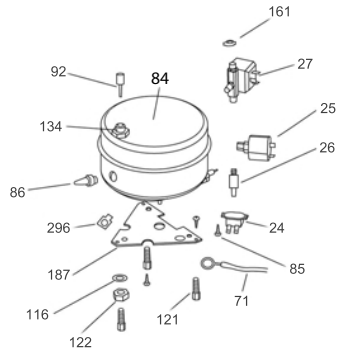

SDV4500

Boiler Assembly