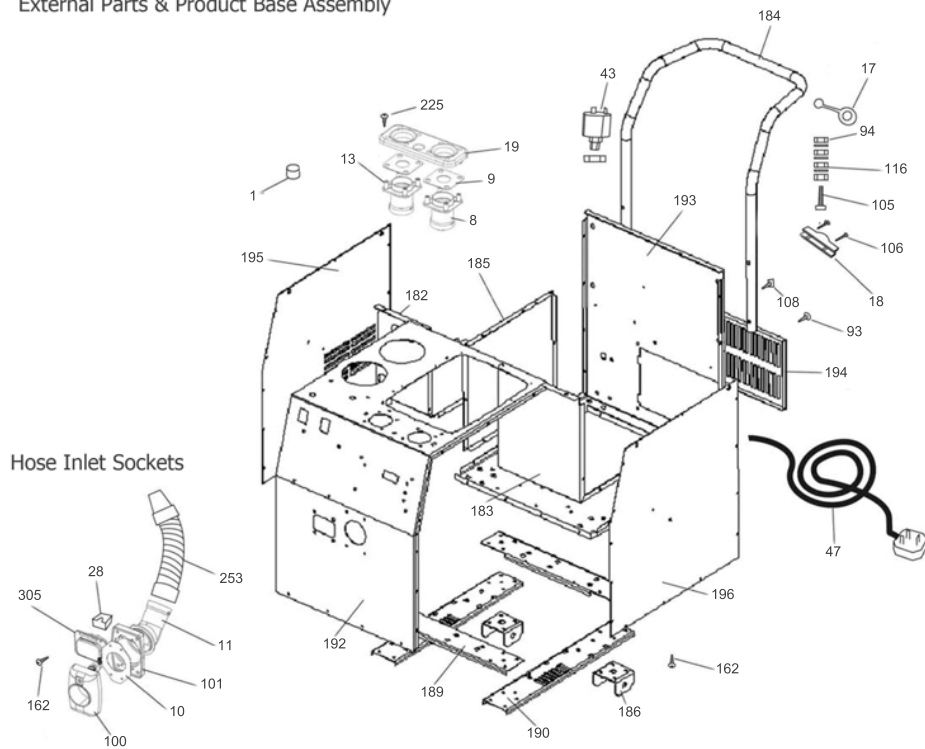

SDV4500

Boiler Assembly

Bottle Assembly

Switches & Electronic

External Parts & Product Base Assembly

Pos.	Artikel-Nr.	Menge	Variante	Notes
01	31000201	1	1/4 INCH SPINDLE CONTROL KNOB	[1]
08		1	Hose adaptor grill	[2]
09	31000356	1	HOSE ADAPTOR SEAL	[1]
10	31000357	1	SEAL SUCTION SOCKET 2846	[1]
11	31000358	1	SOCKEL ADAPTOR	[1]
13		1	Hose adaptor no grill	[3]
14	31000202	1	2.5L BOTTLE	[1]
15		1	Bottle gasket	[4]
16	31000203	1	BLACK BOTTLE CAP	[1]
17	31000204	1	HEYCO BUSH 01/11920/0	[5]
18	31000360	1	CORD CLAMP INT STR/RELIEF 01/22647/0	[5]
19		1	Adaptor clamp	[6]
23	31000206	1	CLEAN FILTER TRIO	[1]
24	31000207	1	THERMAL CUT-OUT AND T-STAT 180/260	[1]
25	31000208	1	PRESSURE SWITCH	
26	31000209	1	RELEASE VALVE 11300 5/6 1/8BAR	
27	31000210	1	SOLENOID VALVE	
28	31000361	1	ILME FEMALE POWER SUPPLY	[1]
43	31000214	1	AC LINE FILTER W/NUT AND WASHER	
44	31000215	1	MAINS ON/OFF SWITCH W. LIGHT	
45	31000216	1	HANDLE CONTROL SWITCH	
46	31000217	1	MAIN PCB POWER BOARD 120V	
47	31000218	1	CORD 3W 10M H05V2V2-F 1.5MM2 UK	[5]
48	31000219	1	DISPLAY BOARD PCB W/RIBBON	
71	31000383	1	LOOM 31 EARTH WIRE	[5]
84	31000228	1	BOILER 1950W ELEMENT	
85	31000394	1	SCREW M4 X 6 PAN POZI TAPTITE	[1]
86	31000395	1	HOSE CONNECTOR 1/8 INCH	[1]
92	31000230	1	WHITE DIPPER	[7]
93	31000399	1	SCREW M4 X 25 PAN POZI	[1]
94	31000400	1	NUT M5 HEX PRESSES BRASS 3MM	[5]
97	31000401	1	BOTTLE SEAL NUT	[1]
98	31000402	1	SPIGOT BOTTLE SEAL	[1]
100	31000403	1	SUCTION SOCKET ASSY	
101	31000404	1	GASKET	[1]
104	31000407	1	SPACERS FOR MAIN BOARD M4	[5]
105		1	Screw M5x25	[8]
106		1	Screw no.8x1	[9]
108	31000233	1	PLASTIC HANDLE WINGNUT 34723	
116		1	Proof washer M5	[10]
121	31000409	1	BOLT M5 FOR BOILER	[5]
122	31000410	1	NUT M5 FOR BOILER	[5]
134		1	Adaptor 1/2" to 3/8"	[11]
161	31000245	1	LEMON CLIP - 2 EARED CLAMP	[1]
162	31000246	1	S/S M4 X 10MM ALLEN HEAD BOLTS	[1]
182		1	Bottle shelf	[12]
183		1	Tank shelf	[13]
184	31000254	1	TURBULAR HANDLE	
185		1	Middle plate	[14]
186		1	Wheel bracket, included in kit 31000999	[15]
187	31000418	1	BOILER BRACKET 4 BAR BOILER	[5]
189		1	Frame support front/back	[16]
190		1	Frame support Left/right	[17]
192		1	Front cover	[18]
193		1	Back panel	[19]
194	31000419	1	FILTER DOOR STAINLESS STEEL	
195		1	Side plate Left	[20]
196		1	Side plate right	[21]
225		1	Screw 8x5/8"	[22]