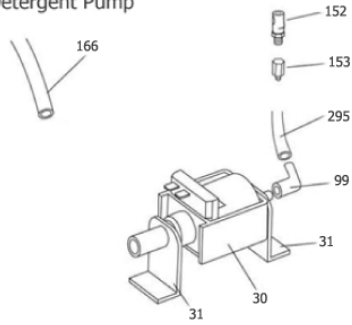

Part Notes:

- [1] - STOCK COVERS GUARANTEE
- [2] - Bottle gasket
STOCK COVERS GUARANTEE
- [3] - Wire tie 100mm natural
- [4] - NO LONGER AVAILABLE
- [5] - Elbow 1/8"
- [6] - Manifold 1/4"
- [7] - Cross piece 1/4"
- [8] - Adaptor 1/4" - 1/8"
- [9] - Conical extension 1/4"
- [10] - Locknut M6
- [11] - Washer M6 25mm
- [12] - Elbow 1/4" braided
STOCK COVERS GUARANTEE
- [13] - Male quick coupling socket
STOCK COVERS GUARANTEE
- [14] - Female quick coupling plug
STOCK COVERS GUARANTEE
- [15] - T-piece 1/4"
- [16] - Hose tail 1/4" 6mm

- [17] - Male coupling 1/4" 6mm
- [18] - Male coupling 1/8" 6mm

SDV8000

Auto Fill Pump

Wheel Assembly

Detergent Pump

Water Filter Assembly

Varisteam Assembly

Motor Assembly

Part Notes:

- [1] - Contains position 109-112 117
- [2] - Motor cover
- [3] - Motor housing
- [4] - Motor base
- [5] - GUARANTEE DATE EXPIRED
- [6] - Elbow 1/8"
- [7] - STOCK COVERS GUARANTEE
- [8] - Axle bar, included in kit 31000999
- [9] - Wheel W150-PA-P, included in kit 31000999
- [10] - Star washer, included in kit 31000999
- [11] - Starlock, included in kit 31000999
- [12] - Wheel bushing, included in kit 31000999
- [13] - Male quick coupling sockeet
- [14] - Female quick coupling 1/4" plug
- [15] - Tee/Detergent pump copper pipe
- [16] - Solenoid/varisteam copper pipe
- [17] - Autofill/boiler copper pipe
- [18] - Varisteam/tee copper pipe
- [19] - Male coupling 1/8" 6mm
- [20] - Screw 10*3/4"
- [21] - Top motor gasket
- [22] - Middle motor gasket