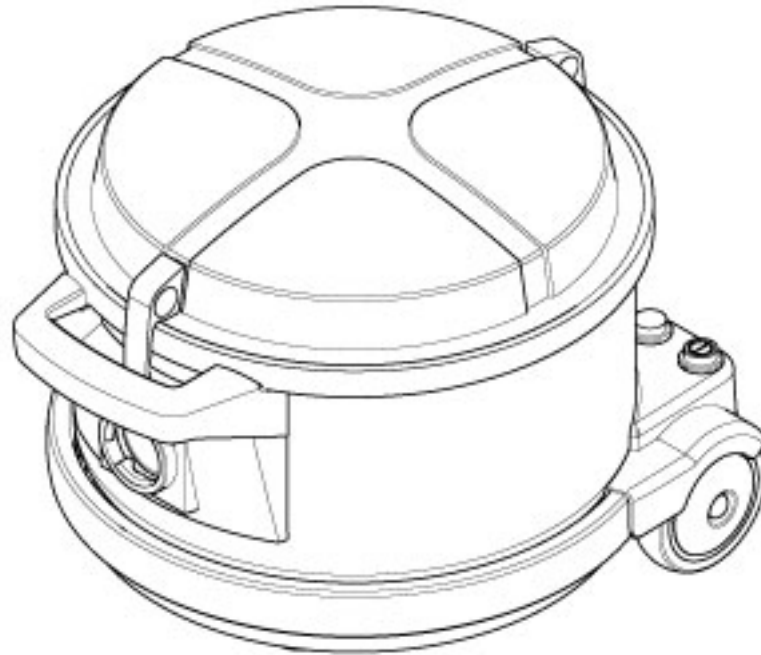

PARTS LIST

2023.03.20

TABLE OF CONTENTS

Top and container	1
Motor, filter and electrics	3
Nozzles Ø 32 mm	5
Hose and tubes	7