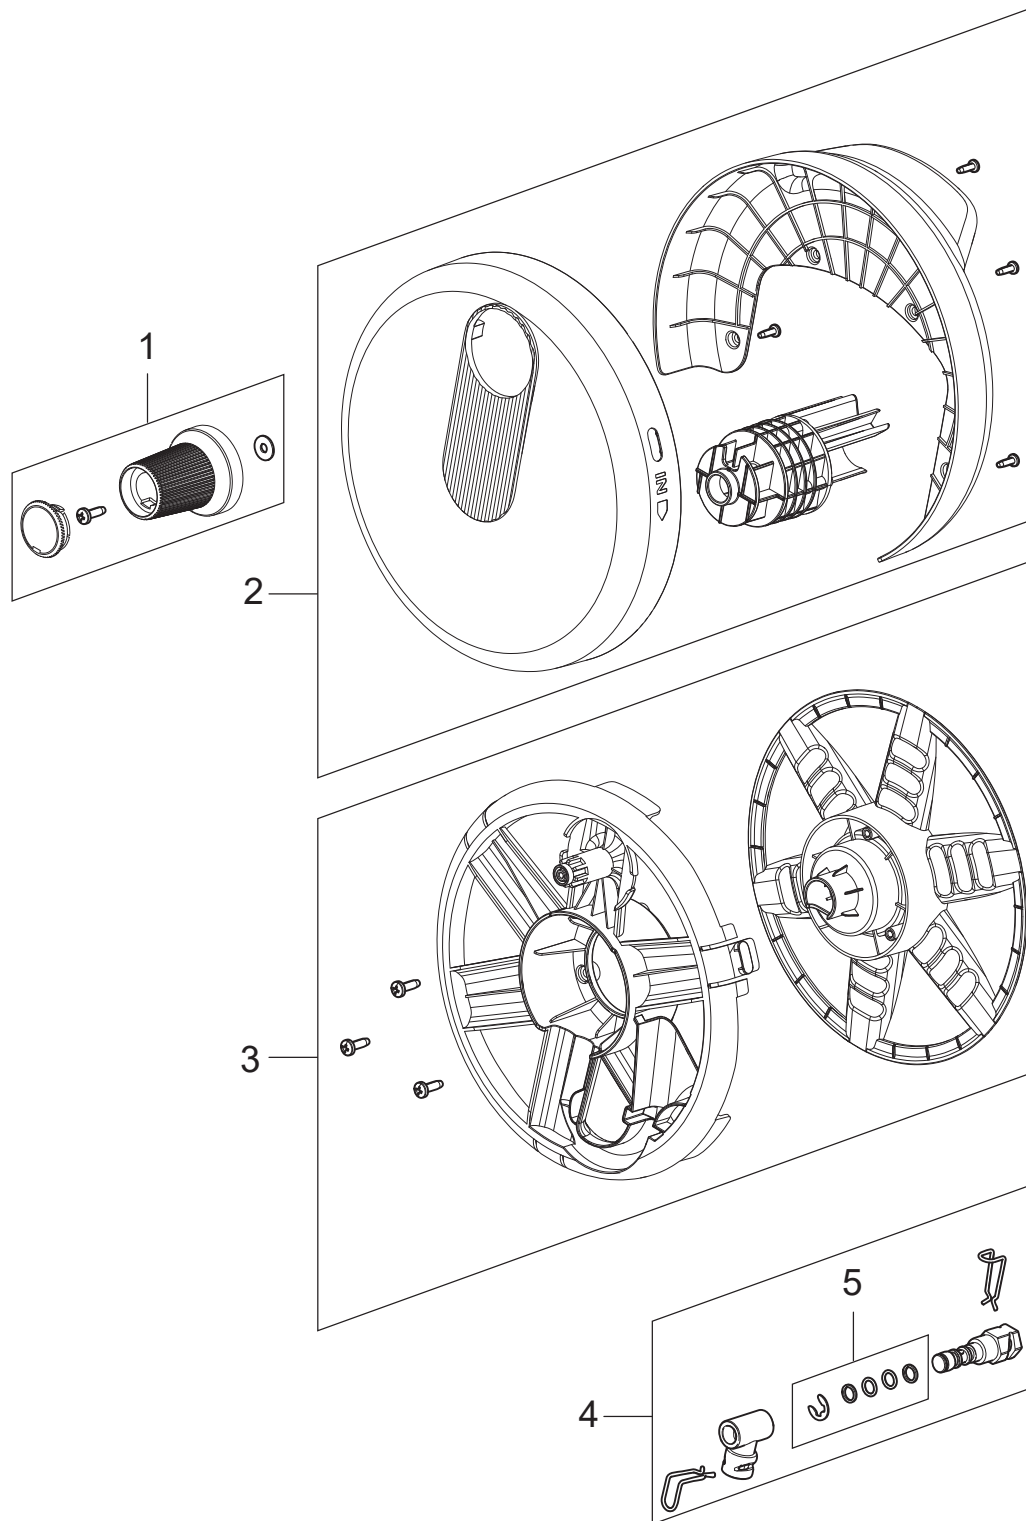

Pos.	Artikel-Nr.	Menge	Variante	Notes
1	128501626	1	HANDLE GRIP	
2	128501627	1	HOSE REEL COVERS AND AXLE	
3	128501628	1	HOSE REEL SUPPORT	
4	128501629	1	ADAPTER SYSTEM	
5	128501630	1	GASKETS FOR ADAPTER SYSTEM