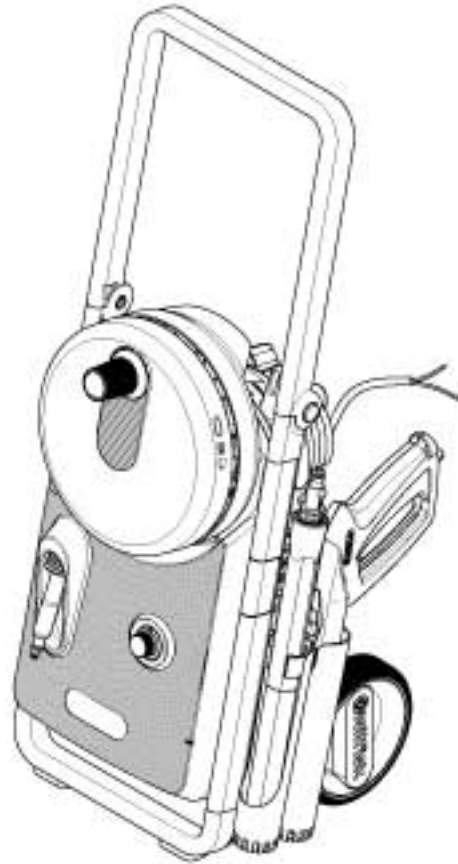

PARTS LIST

2022.01.18

TABLE OF CONTENTS

Overview	1
Motor pump	3
Hose reel	5
Default accessories	7

Pos.	Artikel-Nr.	Menge	Variante	Notes
1	128501600	1	SWITCH KNOB CORE 150	
2	128501601	1	MOTOR COVER - SWITCH COVER 150	
3	128501602	1	MAIN SWITCH	
4	128501603	1	PCB SCR KIT	
5	128501604	1	FOAM - MOTOR COVER CORE 150	
7	128501605	1	POVER CABLE CORE 150 EU W. MAGNETIC RIN	
7	128501606	1	POVER CABLE CORE 150 UK W. MAGNETIC RIN	
9	128501607	1	FOOT SUPPORT	
10	128501608	1	GUN AND LANCE HOLDER COMPLETE CORE 150	
11	128501609	2	WHEEL WITH AXLE CORE 150	
12	128501610	1	CORE CABLE HOOKS CORE 150	
13	128501611	1	CABINET PARTS CORE 150	
14	128501612	1	HANDLE COMPLETE CORE 150	
15	126481132	1	Pistole G3 mit	
16	126481134	1	STRAHLROHR G3 C&C	
17	128501153	1	Düse Powerspeed C&C	
18	128500076	1	C&C TORNADO	
19	6520844	1	Reinigungsnadel	
20	128501425	1	ULTRA FLEX HOSE 11 5 10M WITH HOSE STOP	
21	128501616	1	BAG WITH 20 O-RINGS	
22	128501617	1	FOAM SPRAYER COMPLETE	
23	128501618	1	EMC COIL 2PCS - CAPACITOR	
NS	128501482	1	10 PCS 4C BOX CORE 150 POWER CONTROL	