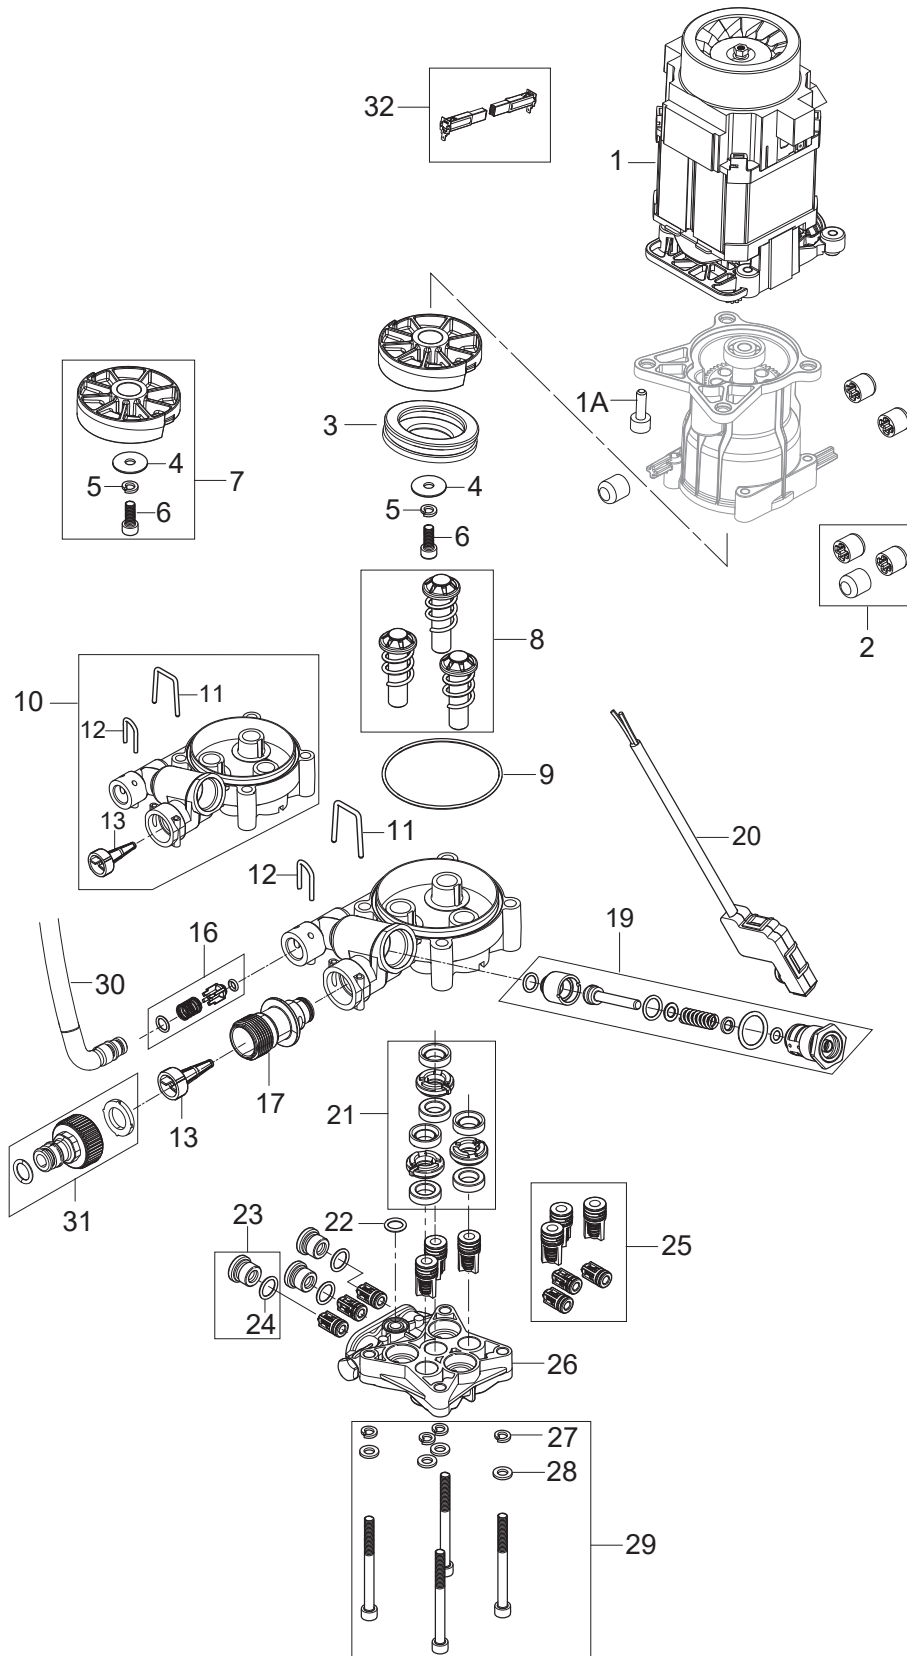

PARTS LIST

2022.01.18

TABLE OF CONTENTS

Overview	1
Motor pump	3
Hose reel	5
Default accessories	7

Pos.	Artikel-Nr.	Menge	Variante	Notes
1	128501600	1	SWITCH KNOB CORE 150	
2	128501601	1	MOTOR COVER - SWITCH COVER 150	
3	128501602	1	MAIN SWITCH	
4	128501603	1	PCB SCR KIT	
5	128501604	1	FOAM - MOTOR COVER CORE 150	
7	128501605	1	POVER CABLE CORE 150 EU W. MAGNETIC RIN	
7	128501606	1	POVER CABLE CORE 150 UK W. MAGNETIC RIN	
9	128501607	1	FOOT SUPPORT	
10	128501608	1	GUN AND LANCE HOLDER COMPLETE CORE 150	
11	128501609	2	WHEEL WITH AXLE CORE 150	
12	128501610	1	CORE CABLE HOOKS CORE 150	
13	128501611	1	CABINET PARTS CORE 150	
14	128501612	1	HANDLE COMPLETE CORE 150	
15	126481132	1	Pistole G3 mit	
16	126481134	1	STRAHLROHR G3 C&C	
17	128501153	1	Düse Powerspeed C&C	
18	128500076	1	C&C TORNADO	
19	6520844	1	Reinigungsnadel	
20	128501425	1	ULTRA FLEX HOSE 11 5 10M WITH HOSE STOP	
21	128501616	1	BAG WITH 20 O-RINGS	
22	128501617	1	FOAM SPRAYER COMPLETE	
23	128501618	1	EMC COIL 2PCS - CAPACITOR	
NS	128501482	1	10 PCS 4C BOX CORE 150 POWER CONTROL	