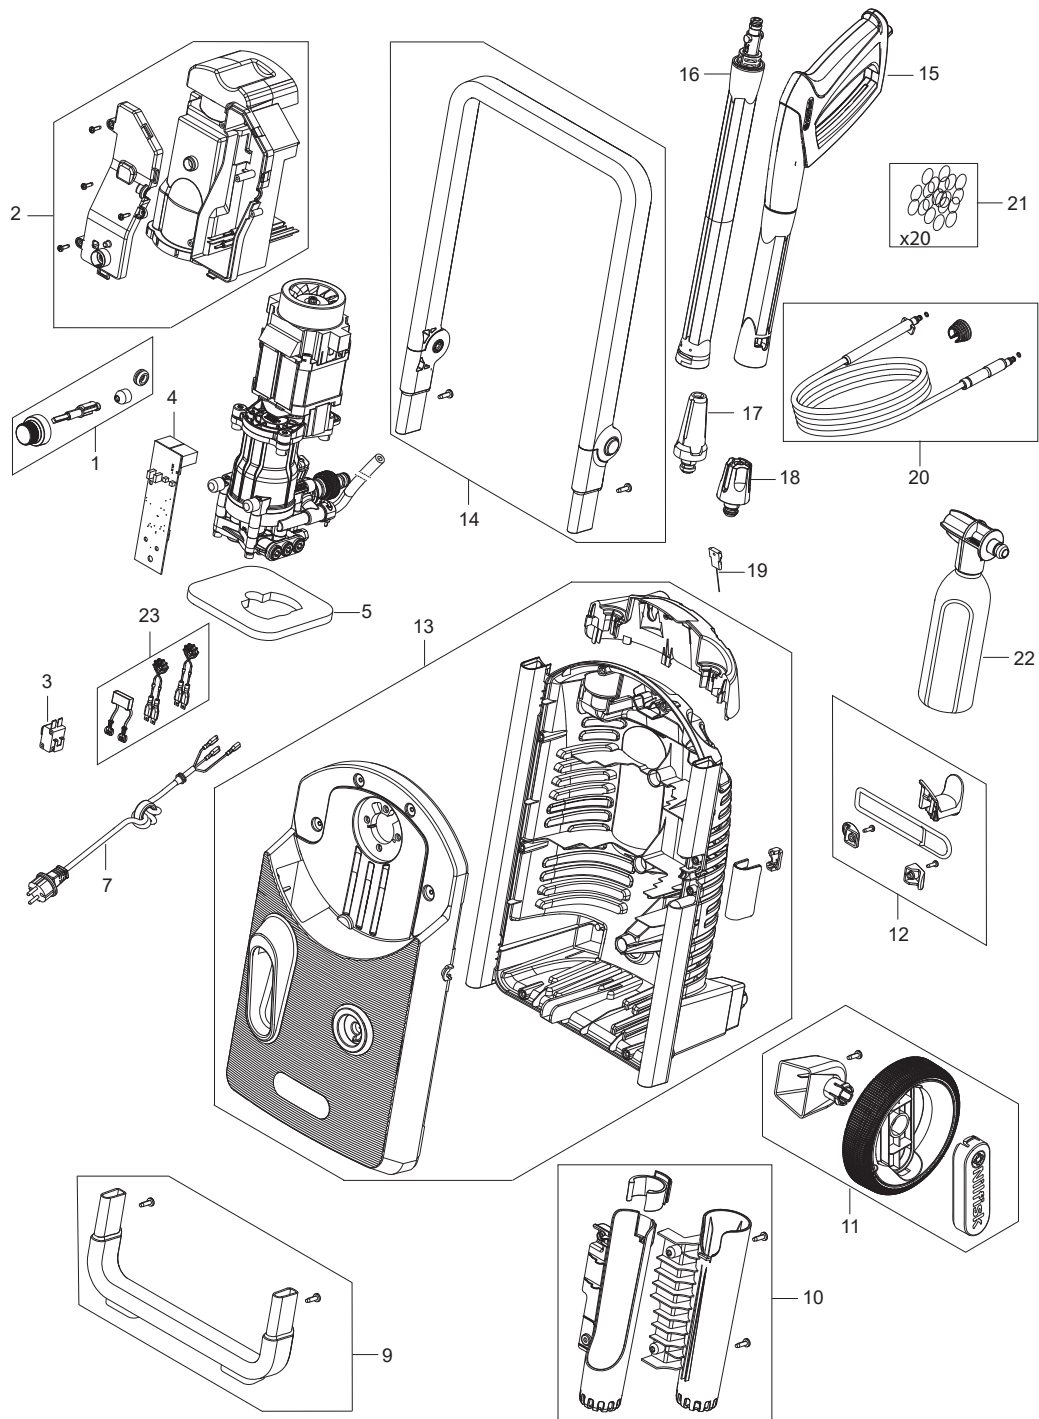

PARTS LIST

2022.01.18

TABLE OF CONTENTS

Overview	1
Motor pump	3
Hose reel	5
Default accessories	7

Pos.	Artikel-Nr.	Menge	Variante	Notes
1	128501600	1	SWITCH KNOB CORE 150	
2	128501601	1	MOTOR COVER - SWITCH COVER 150	
3	128501602	1	MAIN SWITCH	
4	128501603	1	PCB SCR KIT	
5	128501604	1	FOAM - MOTOR COVER CORE 150	
7	128501605	1	POVER CABLE CORE 150 EU W. MAGNETIC RIN	
7	128501606	1	POVER CABLE CORE 150 UK W. MAGNETIC RIN	
9	128501607	1	FOOT SUPPORT	
10	128501608	1	GUN AND LANCE HOLDER COMPLETE CORE 150	
11	128501609	2	WHEEL WITH AXLE CORE 150	
12	128501610	1	CORE CABLE HOOKS CORE 150	
13	128501611	1	CABINET PARTS CORE 150	
14	128501612	1	HANDLE COMPLETE CORE 150	
15	126481132	1	Pistole G3 mit	
16	126481134	1	STRAHLROHR G3 C&C	
17	128501153	1	Düse Powerspeed C&C	
18	128500076	1	C&C TORNADO	
19	6520844	1	Reinigungsnadel	
20	128501425	1	ULTRA FLEX HOSE 11 5 10M WITH HOSE STOP	
21	128501616	1	BAG WITH 20 O-RINGS	
22	128501617	1	FOAM SPRAYER COMPLETE	
23	128501618	1	EMC COIL 2PCS - CAPACITOR	
NS	128501482	1	10 PCS 4C BOX CORE 150 POWER CONTROL	