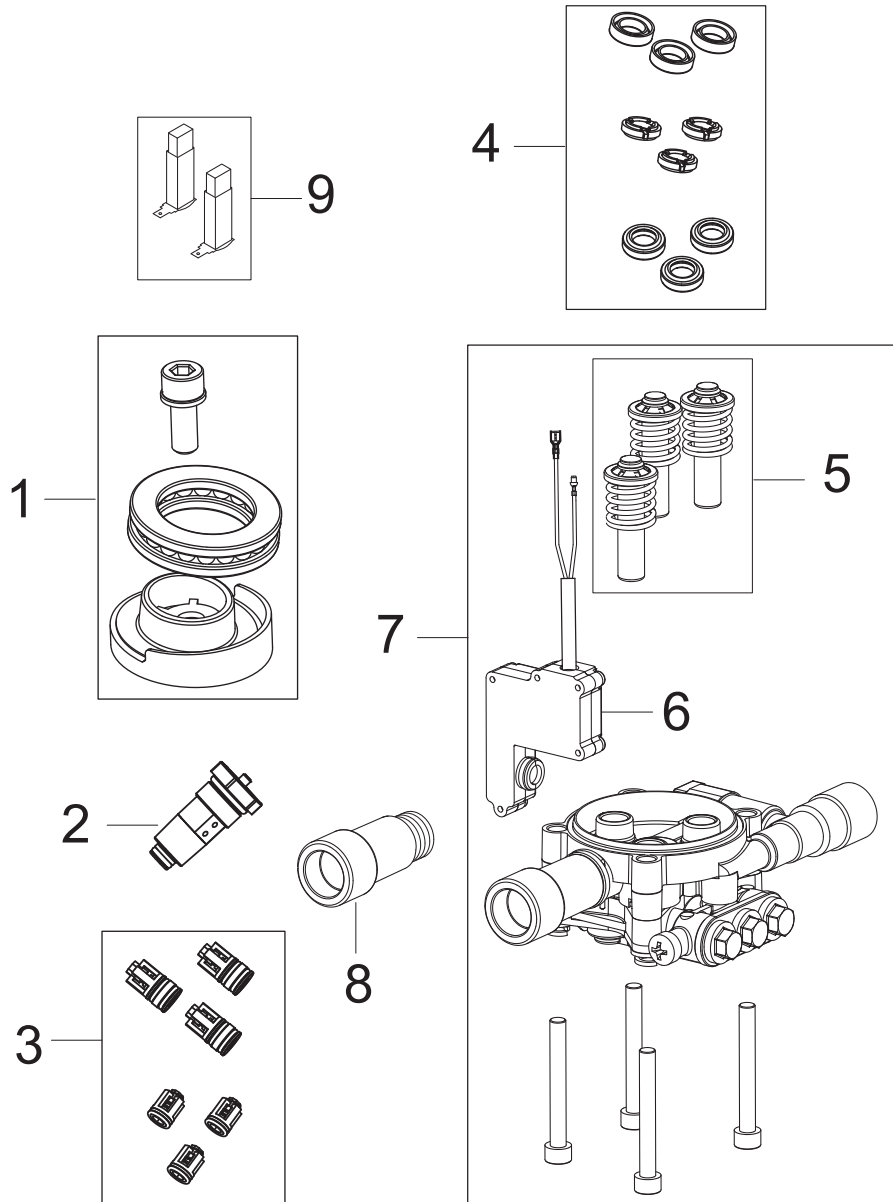

Pos.	Artikel-Nr.	Menge	Variante	Notes
1	31000519	1	WOBBLE DISC KIT	
2	31000515	1	Start-/Stopp System	
3	31000518	1	VALVE KIT	
4	31000516	1	SEALING KIT	
5	31000517	1	PUMP PISTON KIT	
6	31000514	1	Mikroschalter	
7	31000520	1	PUMP KIT	
8	31000791	1	WATER INLET PLASTIC	[1]
9	31000832	1	CARBON BRUSH KIT 2 PCS HEIGHT 9.9MM	[2]
9	31000833	1	CARBON BRUSH KIT 2 PCS HEIGHT 11.4MM	[3]

Part Notes:

- [1] - Included in pos. 7 - 31000520 Pump kit
- [2] - C100.6, C105.6 C110.4
- [3] - C120.6