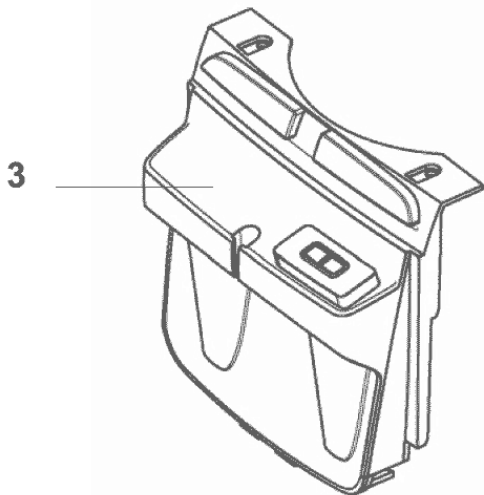

Upper parts, all models

GD 2000-Commercial

18-05-2014

Part List ID B4635

5

Upper parts, all models

GD 2000-Commercial

18-05-2014

Part List ID

B4635

6

Pos	Part no.	Qty	Description
1	140 8419 500	1	LID CPL. GREY KIT FOR GD VERSIONS. LID, LAT
1	140 8419 510	1	LID W/SOUND ABSORBER GREY HANDLE,LATCH &FILTERS INC
1	140 8419 560	1	LID CPL ALTO-BLUE KIT
2	140 8444 500	1	LATCH CPL. KIT COLOUR: GREY
3	140 8560 500	1	COVER REAR CPL. KIT
3	140 8560 510	1	COVER REAR CPL UL KIT
3	140 8560 550	1	COVER REAR UL ALTO-BLUE KIT
3	140 8562 500	1	COVER REAR, TWO SPEED KIT
4	140 8409 500	1	CHASSI KIT
4	140 8409 510	1	CHASSIS UL GREY KIT
4	140 8409 550	1	CHASSIS UL ALTO-BLUE KIT
5	140 8414 520	2	SHEET OUTLET RIGHT LEFT
5	140 8571 500	2	COVER OUTLET RL-NILFISK KIT