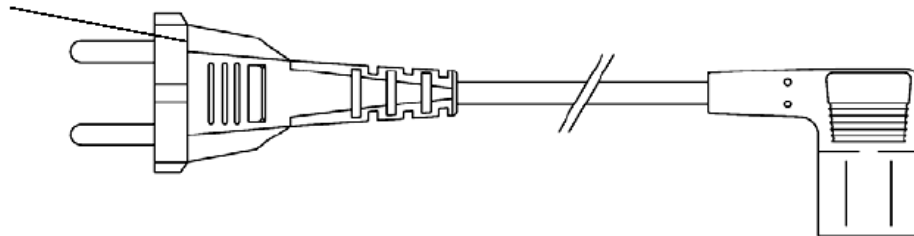

2

Fig. 2 Cord set Ref.No. 120038xx

01 EU		
02 UK		
03 AU/NZ		
04 CH		
05 US/JP		

3