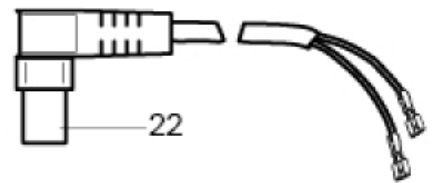

Nozzles, tubes, hoses and dust bags

18-05-2014

Part List ID
B46313

GD 2000-Commercial

13

Nozzles, tubes, hoses and dust bags

GD 2000-Commercial

18-05-2014

Part List ID

B46313

14

Pos	Part no.	Qty	Description
1	11980300	1	COMBI NOZZLE 32MM
2	12019401	1	COMBI DRY NOZZLE
3	140 8492 510	1	ROLLER COMBI NOZZLE
4	12010100	1	ELECTRO NOZZLE
6	11112401	1	STEEL TUBE 32MM 560MM
7	12018001	1	HOSE 38/32MM 2M PLASTIC WITH PLASTIC CURVED TUBE
8	22042401	1	TAPERED HOSE WITH COUPLING ONLY
9	11542001	1	Gasket complete
10	12018101	1	Hose Coupler
11	21640503	1	Curved Tube Plastic
12	140 8618 000	1	DUST BAG 10L 10 PCS GD 2000 SERIES
12	22251800	1	DUSTBAG REUSABLE GD 1000
12	82222900	5	FAMILY BAGS 9 LITRES 5 PK
14	22367500	1	COUPLING FOR TUBE GD1000
			Use only for 12010100 (pos. 4)
15	22365000	1	KIT BRUSH & BELT
			Use only for 12010100 (pos. 4)
16	147 0210 520	1	HOSE CONNECTOR KIT DARK GREY
20	22350900	1	Rings f tapered or conic hose 32mm to attach tube
22	22201500	1	Cord
23	22351000	1	SHUTTER GREY 32mm
6B	81192100	1	Tube ring 32mm plastic fits 11112401 only
6B	81906500	1	TELESCOPIC TUBE 32MM MAX LENGTH 113CM
6B	81948300	1	RING F. TELESKOPR?R
9B	010 9299 540	1	GASKET