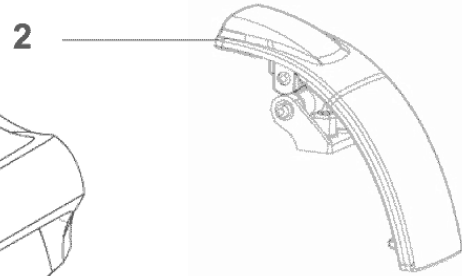

Upper parts, all models

GD 2000-Commercial

18-05-2014

Part List ID B4635

5

Upper parts, all models

GD 2000-Commercial

18-05-2014

Part List ID

B4635

6

Pos	Part no.	Qty	Description
1	140 8419 500	1	LID CPL. GREY KIT FOR GD VERSIONS. LID, LAT
1	140 8419 510	1	LID W/SOUND ABSORBER GREY HANDLE,LATCH &FILTERS INC
1	140 8419 560	1	LID CPL ALTO-BLUE KIT
2	140 8444 500	1	LATCH CPL. KIT COLOUR: GREY
3	140 8560 500	1	COVER REAR CPL. KIT
3	140 8560 510	1	COVER REAR CPL UL KIT
3	140 8560 550	1	COVER REAR UL ALTO-BLUE KIT
3	140 8562 500	1	COVER REAR, TWO SPEED KIT
4	140 8409 500	1	CHASSI KIT
4	140 8409 510	1	CHASSIS UL GREY KIT
4	140 8409 550	1	CHASSIS UL ALTO-BLUE KIT
5	140 8414 520	2	SHEET OUTLET RIGHT LEFT
5	140 8571 500	2	COVER OUTLET RL-NILFISK KIT