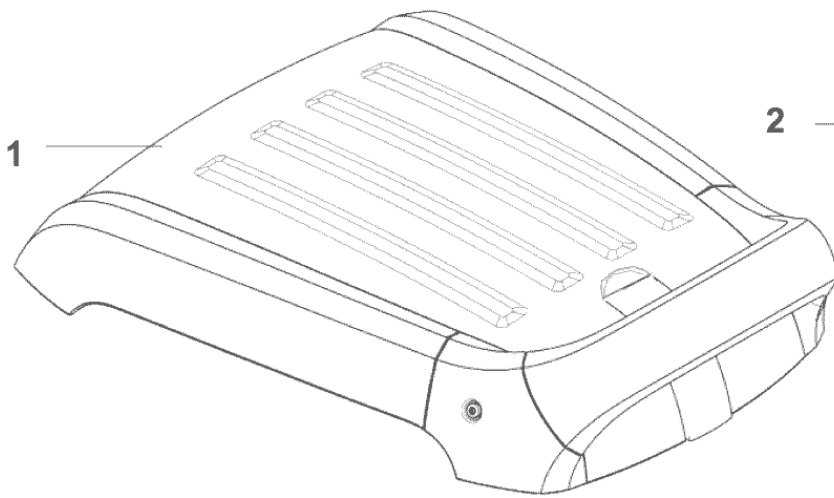

Upper parts, all models

GD 2000-Commercial

18-05-2014

Part List ID B4635

5

Upper parts, all models

GD 2000-Commercial

18-05-2014

Part List ID

B4635

6

Pos	Part no.	Qty	Description
1	140 8419 500	1	LID CPL. GREY KIT FOR GD VERSIONS. LID, LAT
1	140 8419 510	1	LID W/SOUND ABSORBER GREY HANDLE,LATCH &FILTERS INC
1	140 8419 560	1	LID CPL ALTO-BLUE KIT
2	140 8444 500	1	LATCH CPL. KIT COLOUR: GREY
3	140 8560 500	1	COVER REAR CPL. KIT
3	140 8560 510	1	COVER REAR CPL UL KIT
3	140 8560 550	1	COVER REAR UL ALTO-BLUE KIT
3	140 8562 500	1	COVER REAR, TWO SPEED KIT
4	140 8409 500	1	CHASSI KIT
4	140 8409 510	1	CHASSIS UL GREY KIT
4	140 8409 550	1	CHASSIS UL ALTO-BLUE KIT
5	140 8414 520	2	SHEET OUTLET RIGHT LEFT
5	140 8571 500	2	COVER OUTLET RL-NILFISK KIT