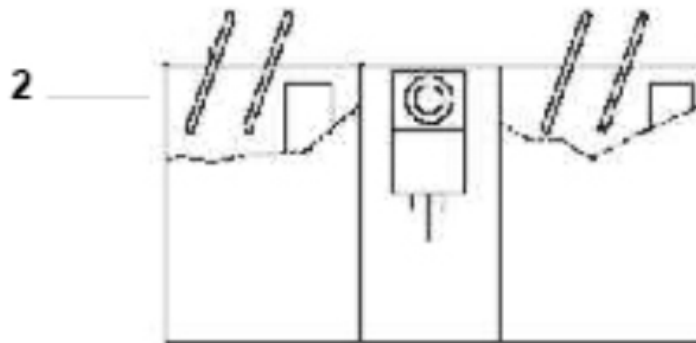

Electric switches service kit

18-05-2014

Part List ID

B4637

GD 2000-Commercial

7

Electric switches service kit

GD 2000-Commercial

18-05-2014

Part List ID

B4637

8

Pos	Part no.	Qty	Description
1	140 8096 500	1	SWITCH KIT
2	140 7026 500	1	2S CIRCUIT BOARD 220-240V
2	140 7026 510	1	2S CIRCUIT BOARD 110-120V KIT
3	140 8497 500	1	CONNECTOR CPL.KIT
3	140 8497 520	1	CONNECTOR CPL UL-APPR 1-S KIT
4	140 8575 510	1	NEW SWITCH BUTTON KIT
5	140 8166 520	1	CONDENSATOR KIT