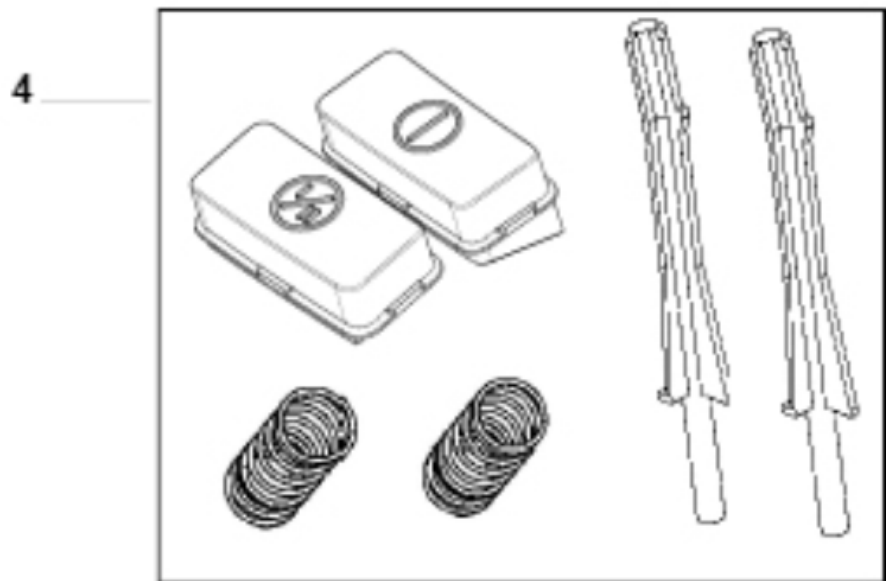

Electric switches service kit

18-05-2014

Part List ID

B4637

GD 2000-Commercial

7

Electric switches service kit

GD 2000-Commercial

18-05-2014

Part List ID

B4637

8

Pos	Part no.	Qty	Description
1	140 8096 500	1	SWITCH KIT
2	140 7026 500	1	2S CIRCUIT BOARD 220-240V
2	140 7026 510	1	2S CIRCUIT BOARD 110-120V KIT
3	140 8497 500	1	CONNECTOR CPL.KIT
3	140 8497 520	1	CONNECTOR CPL UL-APPR 1-S KIT
4	140 8575 510	1	NEW SWITCH BUTTON KIT
5	140 8166 520	1	CONDENSATOR KIT