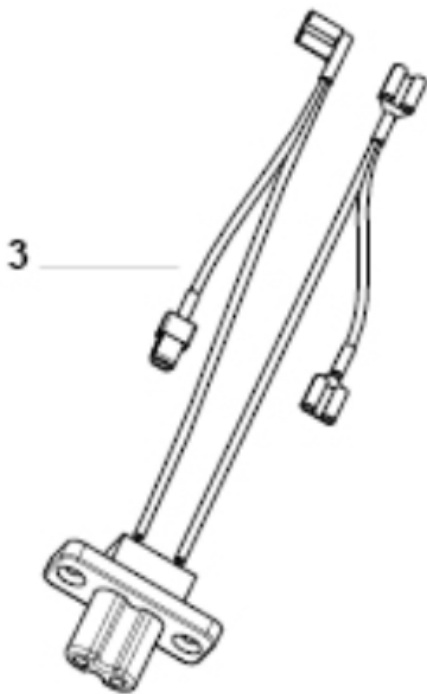

Electric switches service kit

18-05-2014

Part List ID

B4637

GD 2000-Commercial

7

Electric switches service kit

GD 2000-Commercial

18-05-2014

Part List ID

B4637

8

Pos	Part no.	Qty	Description
1	140 8096 500	1	SWITCH KIT
2	140 7026 500	1	2S CIRCUIT BOARD 220-240V
2	140 7026 510	1	2S CIRCUIT BOARD 110-120V KIT
3	140 8497 500	1	CONNECTOR CPL.KIT
3	140 8497 520	1	CONNECTOR CPL UL-APPR 1-S KIT
4	140 8575 510	1	NEW SWITCH BUTTON KIT
5	140 8166 520	1	CONDENSATOR KIT