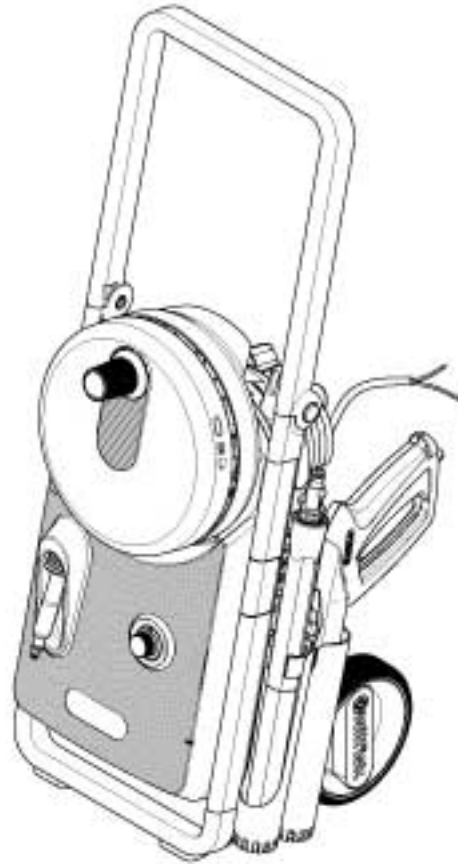

PARTS LIST

2022.05.25

TABLE OF CONTENTS

Overview	1
Motor pump	3
Hose reel	5
Default accessories	7

Pos.	Artikel-Nr.	Menge	Variante	Notes
1	128501600	1	SWITCH KNOB CORE 150	
2	128501601	1	MOTOR COVER - SWITCH COVER 150	
3	128501602	1	MAIN SWITCH	
4	128501603	1	PCB SCR KIT	
5	128501604	1	FOAM - MOTOR COVER CORE 150	
7	128501605	1	POVER CABLE CORE 150 EU W. MAGNETIC RIN	
7	128501606	1	POVER CABLE CORE 150 UK W. MAGNETIC RIN	
9	128501607	1	FOOT SUPPORT	
10	128501608	1	GUN AND LANCE HOLDER COMPLETE CORE 150	
11	128501609	2	WHEEL WITH AXLE CORE 150	
12	128501610	1	CORE CABLE HOOKS CORE 150	
13	128501611	1	CABINET PARTS CORE 150	
14	128501612	1	HANDLE COMPLETE CORE 150	
15	126481132	1	Pistole G3 mit	
16	126481134	1	STRAHLROHR G3 C&C	
17	128501153	1	Düse Powerspeed C&C	
18	128500076	1	C&C TORNADO	
19	6520844	1	Reinigungsnadel	
20	128501425	1	ULTRA FLEX HOSE 11 5 10M WITH HOSE STOP	
21	6411221	1	O-Ringe 20 Stück	
22	128501566	1	FOAM SPRAYER COMPLETE	
23	128501618	1	EMC COIL 2PCS - CAPACITOR	
24	128501586	1	SOFT TEXTILE HOSE-STOPPER SP	
NS	128501482	1	10 PCS 4C BOX CORE 150 POWER CONTROL	