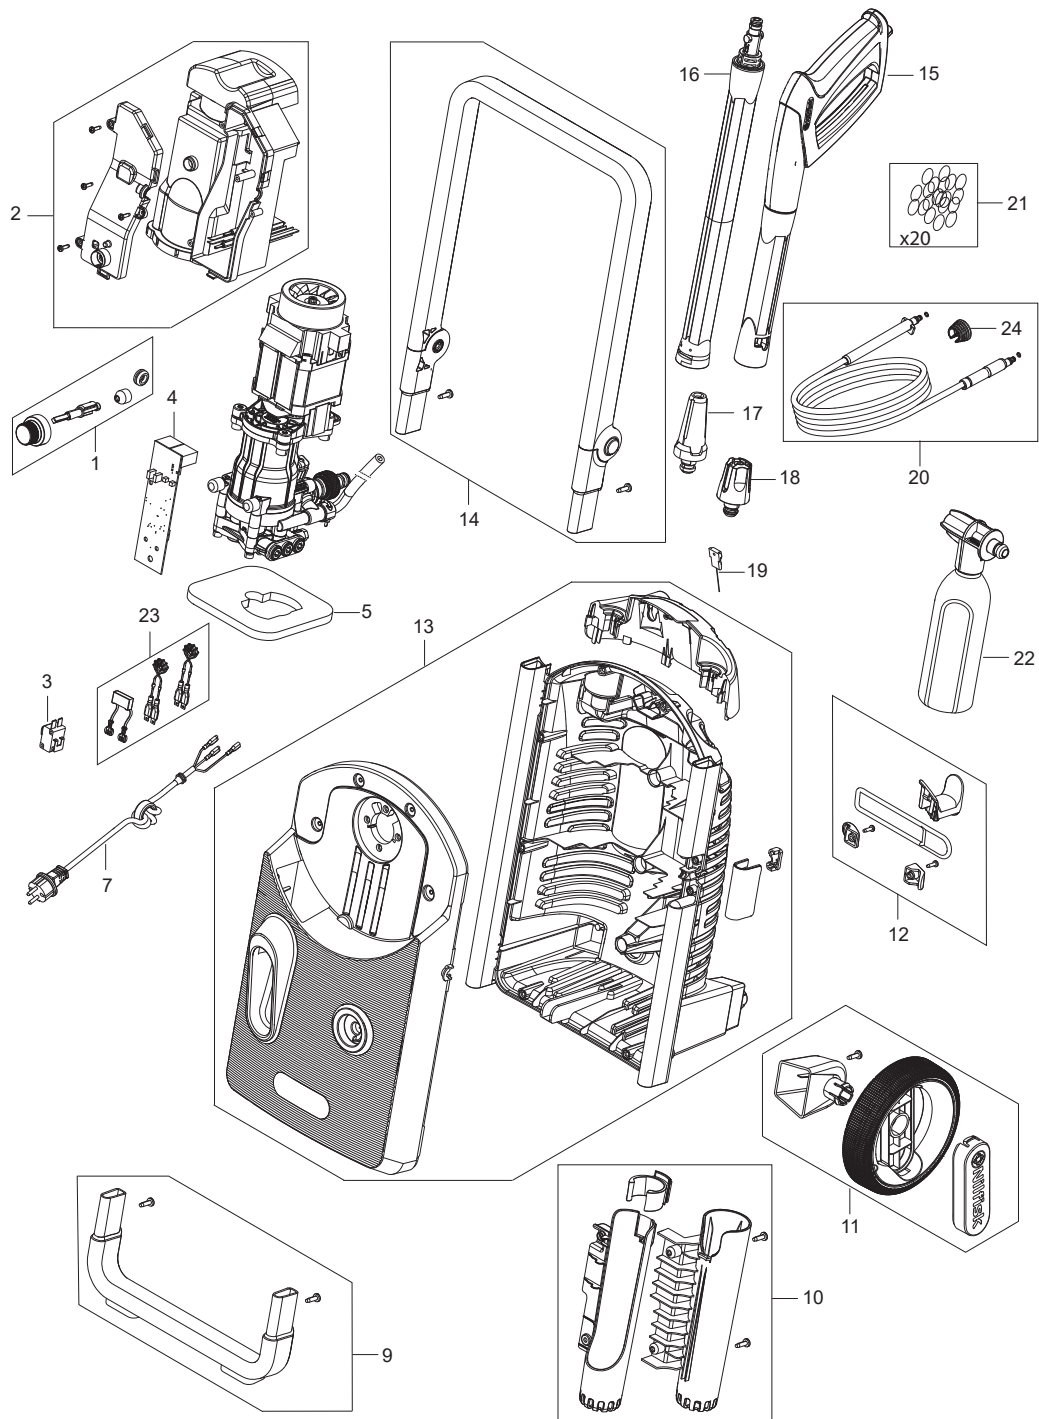

PARTS LIST

2022.05.25

TABLE OF CONTENTS

Overview	1
Motor pump	3
Hose reel	5
Default accessories	7

Pos.	Artikel-Nr.	Menge	Variante	Notes
1	128501600	1	SWITCH KNOB CORE 150	
2	128501601	1	MOTOR COVER - SWITCH COVER 150	
3	128501602	1	MAIN SWITCH	
4	128501603	1	PCB SCR KIT	
5	128501604	1	FOAM - MOTOR COVER CORE 150	
7	128501605	1	POVER CABLE CORE 150 EU W. MAGNETIC RIN	
7	128501606	1	POVER CABLE CORE 150 UK W. MAGNETIC RIN	
9	128501607	1	FOOT SUPPORT	
10	128501608	1	GUN AND LANCE HOLDER COMPLETE CORE 150	
11	128501609	2	WHEEL WITH AXLE CORE 150	
12	128501610	1	CORE CABLE HOOKS CORE 150	
13	128501611	1	CABINET PARTS CORE 150	
14	128501612	1	HANDLE COMPLETE CORE 150	
15	126481132	1	Pistole G3 mit	
16	126481134	1	STRAHLROHR G3 C&C	
17	128501153	1	Düse Powerspeed C&C	
18	128500076	1	C&C TORNADO	
19	6520844	1	Reinigungsnadel	
20	128501425	1	ULTRA FLEX HOSE 11 5 10M WITH HOSE STOP	
21	6411221	1	O-Ringe 20 Stück	
22	128501566	1	FOAM SPRAYER COMPLETE	
23	128501618	1	EMC COIL 2PCS - CAPACITOR	
24	128501586	1	SOFT TEXTILE HOSE-STOPPER SP	
NS	128501482	1	10 PCS 4C BOX CORE 150 POWER CONTROL	