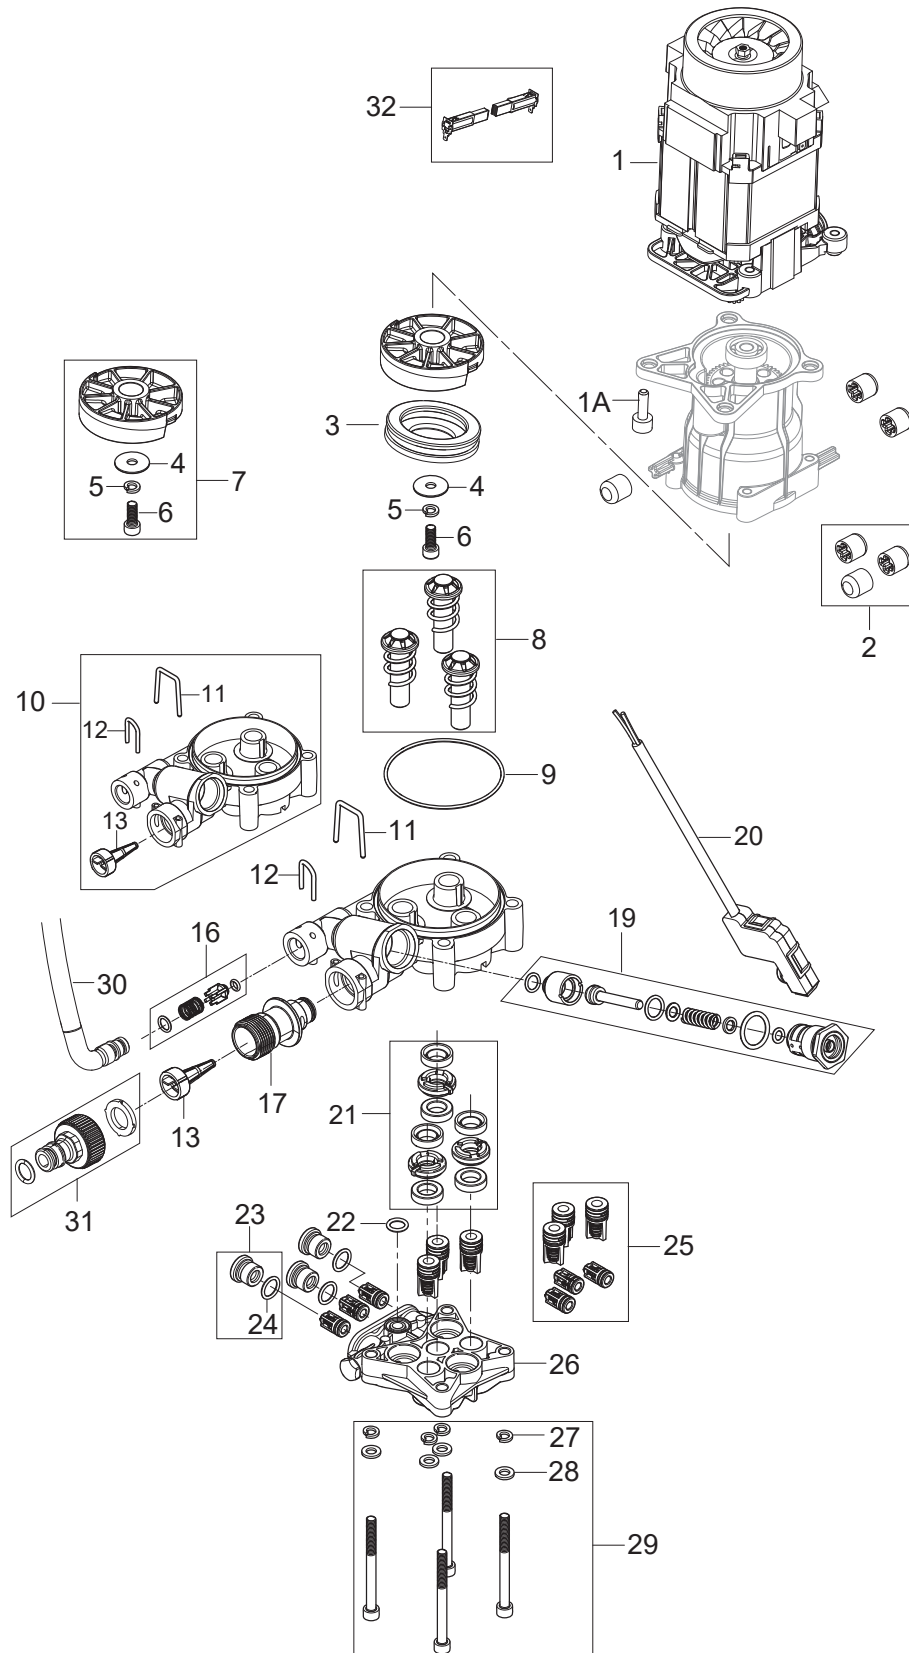

PARTS LIST

2022.05.25

TABLE OF CONTENTS

Overview	1
Motor pump	3
Hose reel	5
Default accessories	7

Pos.	Artikel-Nr.	Menge	Variante	Notes
1	128501600	1	SWITCH KNOB CORE 150	
2	128501601	1	MOTOR COVER - SWITCH COVER 150	
3	128501602	1	MAIN SWITCH	
4	128501603	1	PCB SCR KIT	
5	128501604	1	FOAM - MOTOR COVER CORE 150	
7	128501605	1	POVER CABLE CORE 150 EU W. MAGNETIC RIN	
7	128501606	1	POVER CABLE CORE 150 UK W. MAGNETIC RIN	
9	128501607	1	FOOT SUPPORT	
10	128501608	1	GUN AND LANCE HOLDER COMPLETE CORE 150	
11	128501609	2	WHEEL WITH AXLE CORE 150	
12	128501610	1	CORE CABLE HOOKS CORE 150	
13	128501611	1	CABINET PARTS CORE 150	
14	128501612	1	HANDLE COMPLETE CORE 150	
15	126481132	1	Pistole G3 mit	
16	126481134	1	STRAHLROHR G3 C&C	
17	128501153	1	Düse Powerspeed C&C	
18	128500076	1	C&C TORNADO	
19	6520844	1	Reinigungsnadel	
20	128501425	1	ULTRA FLEX HOSE 11 5 10M WITH HOSE STOP	
21	6411221	1	O-Ringe 20 Stück	
22	128501566	1	FOAM SPRAYER COMPLETE	
23	128501618	1	EMC COIL 2PCS - CAPACITOR	
24	128501586	1	SOFT TEXTILE HOSE-STOPPER SP	
NS	128501482	1	10 PCS 4C BOX CORE 150 POWER CONTROL	