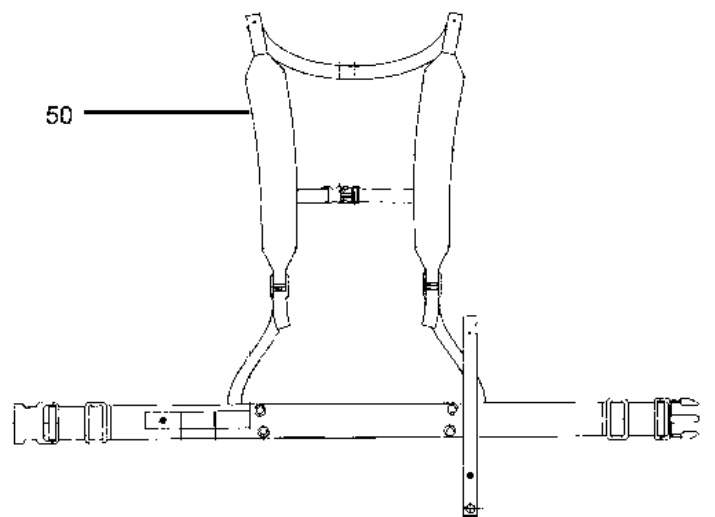

Upper part

Backuum

24-02-2015

ET-Liste-Nr. B1934

9

Upper part

Backuum

24-02-2015

ET-Liste-Nr. B1934

10

Pos	Artikelnr.	Me	Beschreibung
1	22197300	1	Gehäuseteil obenBackuum
2	22199100	1	Filtergitter mit Filterzu Backuum
3	22209600	1	Sackgehäuse BackuumBackuum
5	62152700	1	StaubkammerdichtungBackuum
10	22221800	1	Schulterpolster Backuum1 Satz
40	82153800	1	Platte für Deckelzu Backuum
50	140 7863 510	1	Traggurtenkit fix Backuum