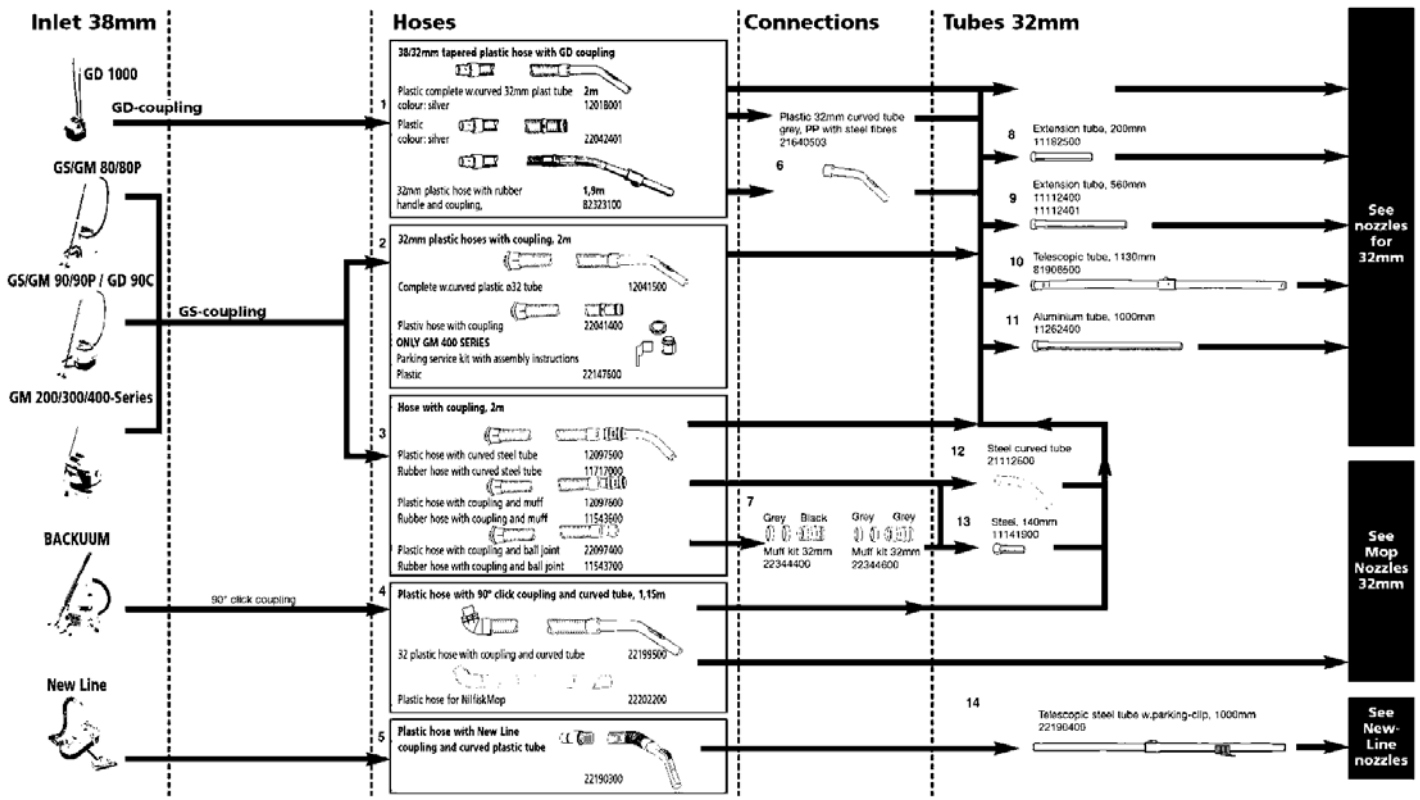

Inlet coupling and hoses 38-32 mm

Backuum

24-02-2015

ET-Liste-Nr.
97700HP14

5

Inlet coupling and hoses 38-32 mm

Backuum

24-02-2015