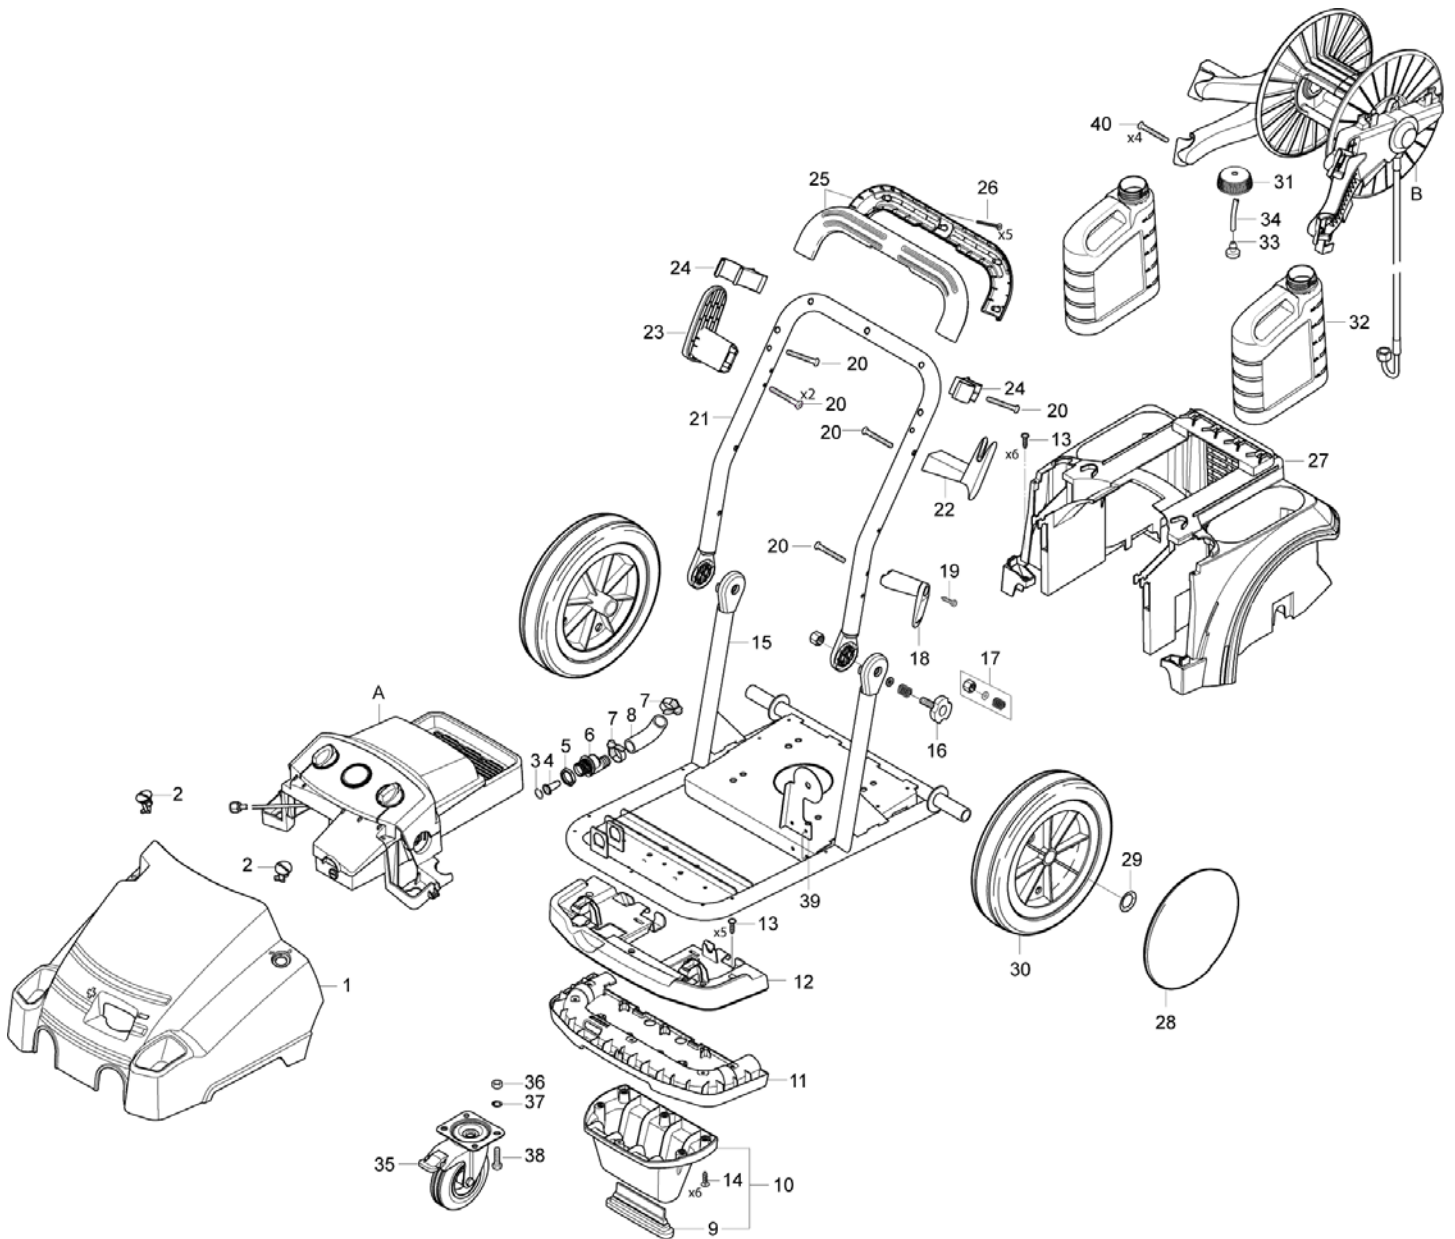

Overview

POSEIDON 6 FA

31-10-2012

Part List ID
POS602

3

Overview

POSEIDON 6 FA

31-10-2012

Part List ID
POSE602

4

Pos	Part no.	Qty	Description	
1	107141602	1	CABINET FRONT NA POSEIDON 6	
2	301001261	2	LOCKING BOLT D29X35	
3	107141667	1	LOCK WASHER	
4	101117926	1	FILTER	
5	1800341	1	LOCK NUT 3/4IN	
6	107141668	1	WATER INLET PIPE NA5/NA6	
7	107141707	1	HOSE CLIP 20-32MM SS	Food
7	23221	2	HOSE CLAMP 20-32	
8	107141697	1	RUBBER ELBOW NA5/NA6 FA	
9	107141615	1	RUBBER FOOT	
A		1	USE LINK	
B		1	USE LINK	
10	101118100	1	FRONT FOOT FOR POSEIDON KIT	
11	107141617	1	BUMPER BOTTOM	
12	107141618	1	BUMPER TOP	
13	107141690	5	SCREW M5X12 DIN7985 TORX TAPTITE	
14	101814782	6	SCREW K50X18 WN 1451 TORX 20	
15	107141621	1	FRAME NA6/C3	
15	107141622	1	FRAME STAINLESS STEEL	Food
16	107141672	2	GRIB FOR FOLDABLE HANDLE	
17	101118104	2	SPRING AND LOCK NUT KIT	
18	107141625	1	CABLE HOOK MOVABLE BLACK	
19	101814782	1	SCREW K50X18 WN 1451 TORX 20	
20	107141627	10	SCREW K50X40 T20	
21	107141623	1	FRAME HANDLE	
21	107141624	1	FRAME HANDLE STAINLESS STEEL	Food
22	107141632	1	CABLE HOOK	
23	107141629	1	HOSE HOOK	
24	107141630	1	LANCE HOLDER NA	
25	101118101	1	HANDLE KIT	
26	909100148	5	SCREW K40X30 WN 1452	
27	107141634	1	REAR END	
28	301001077	2	WHEEL CAP D234	
29	1814136	2	CLAMPING RING D25	Food
29	46363	2	CLAMPING RING D25	
30	2010908	2	WHEEL D250X60 GREY	Food
30	6184074	2	WHEEL 300	
31	107141664	2	CAP FOR DETERG. TANK WITH VALVE MOUNTED	
32	107141635	2	DETERGENT TANK	
33	6400240	1	FILTER	
34	5206636	1	HOSE 6/10	
35	107141607	1	WHEEL W. BRAKE D125	
35	107141608	1	WHEEL W. BRAKE D125 FOOD	Food