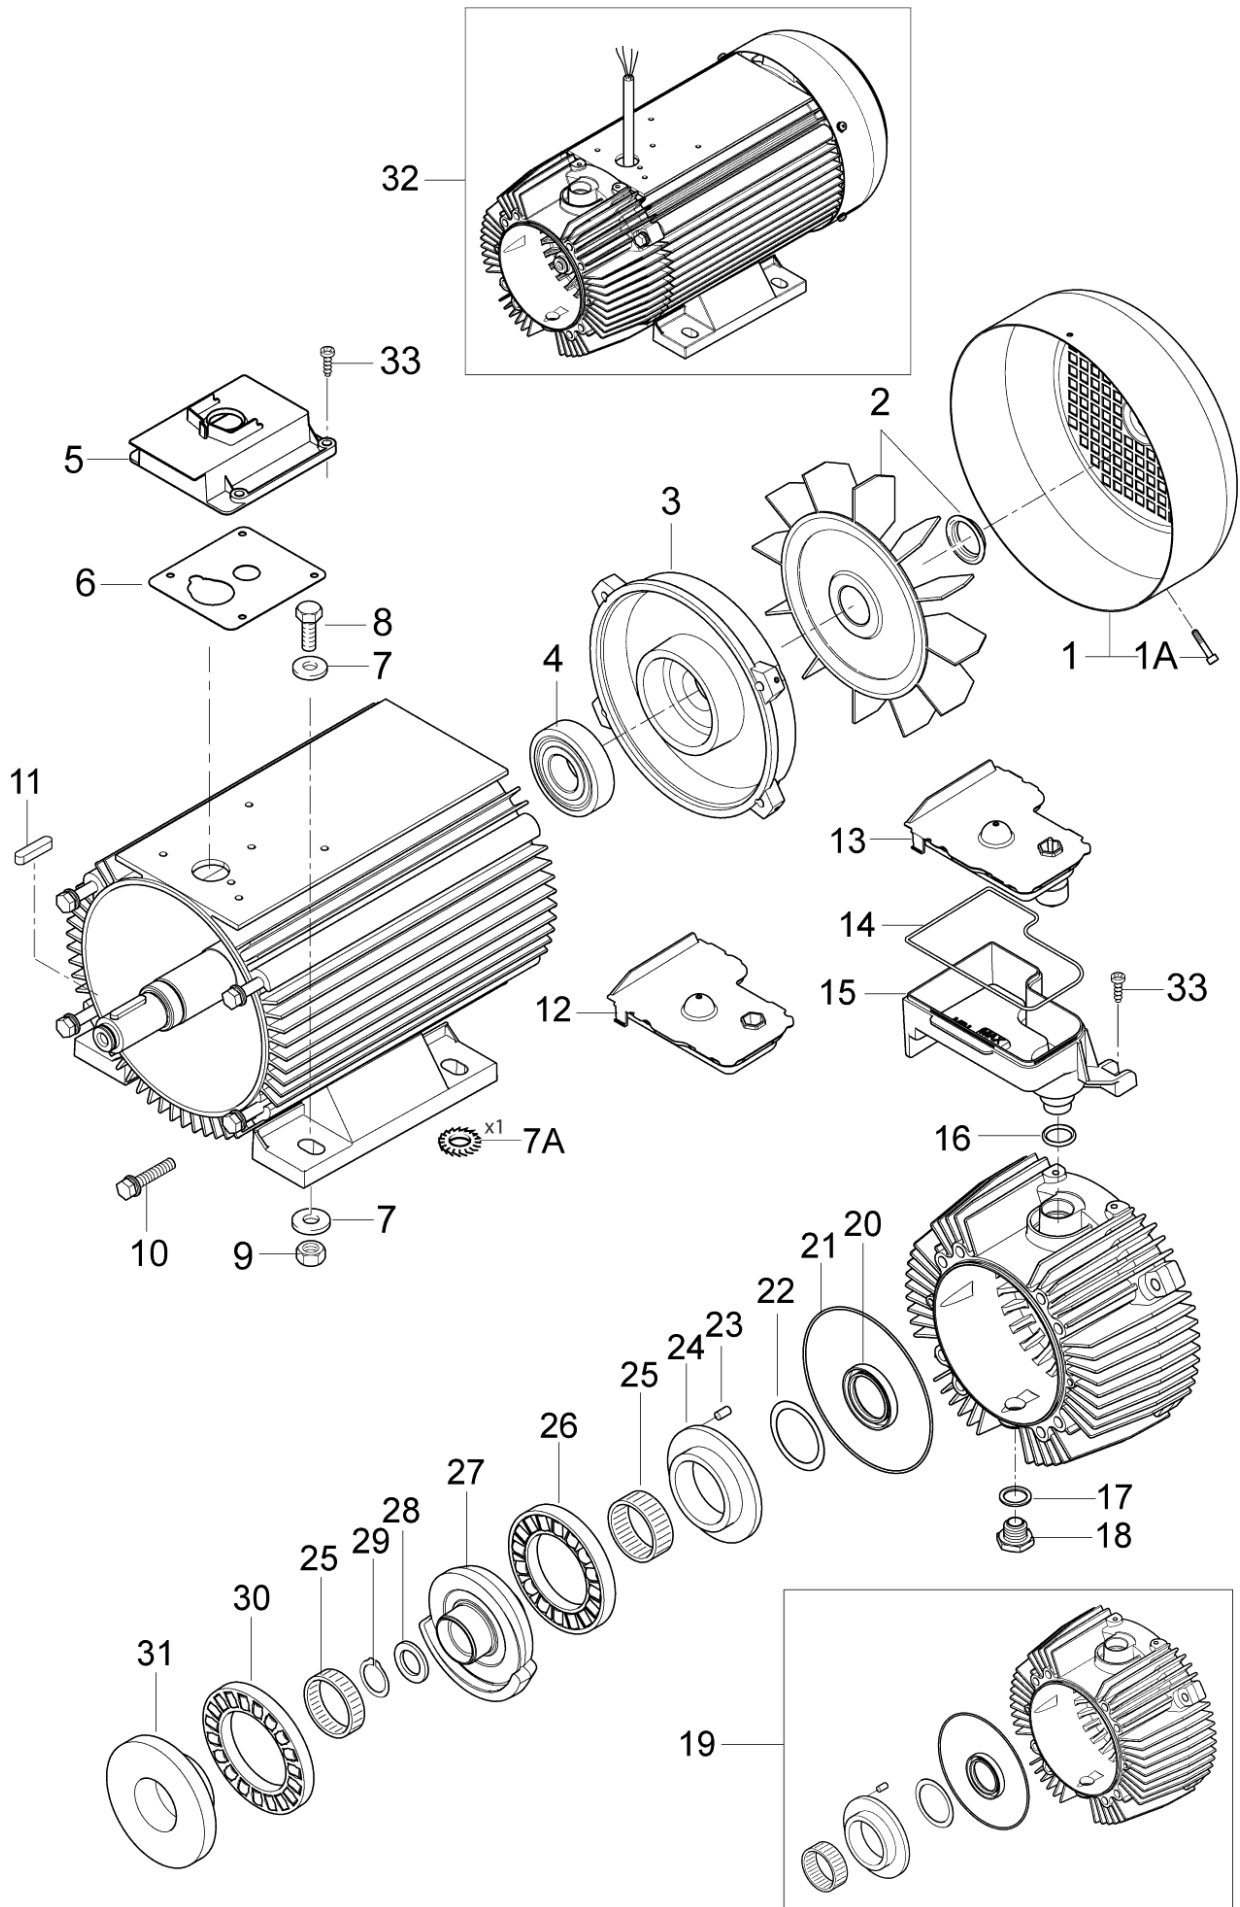

Motor

POSEIDON 6 FA

31-10-2012

Part List ID
POS610

11

Motor

POSEIDON 6 FA

31-10-2012

Part List ID
POSE610

12

Pos	Part no.	Qty	Description	
1	107144126	1	FAN COVER RF	
2	107144125	1	FAN W LOCK RING RF	
3	31000148	1	REAR BEARING COVER RF	
4	31000149	1	REAR BEARING 6306 2Z C3 150 DEGREES RF	
5	107140876	1	COVER FOR E-BOX ON MOTOR	
6	107140875	1	SEALING BETWEEN E-BOX AND MPU	
7	2767	7	WASHER 10.5 X20 X 2	
8	8927	4	HEXAGON HEAD CAP SCREW M10X 35 ISO 4017	
9	1800465	4	NUT M10 DIN 934	
9	1802966	4	NUT M10 ISO 4032 A2-70	Food
10	6863	4	SCREW M8X35	
11	107140880	1	KEY 6X6X32 A DIN 6885	
12	107140877	1	OIL CONTAINER TOP	
13	107140883	1	OIL CONTAINER TOP W/LEVEL SENSOR	
14	107140878	1	SEALING TAPE D4 YARD-WAR/CELLULAR RUBBER	
15	107140879	1	OIL CONTAINER BOTTOM	
16	107140882	1	O-RING 15.0 X 3.0 SMS 1586 NBR70	
17	106408208	1	COPPER SEALING 17X25X1.5	
18	6150400	1	DRAIN PLUG	
1A	31000488	1	SCREW M5X8 CYLINDER HEAD PH NOTCH RF	
1A	31000489	1	SCREW 3X9,5 MUSHROOM HEAD EME	
20	3001146	1	OIL GASKET 35X50X7 SIKU/VITON	
21	106408215	1	O-RING 126.71 X 1.78 NBR 72	
22	6100995	1	WASHER	
23	6100996	1	GUIDE PIN	
24	107120703	1	BEARING TRACK	
25	3200656	2	NEEDLE BEARING INA K 40X46X17	
26	3200615	1	AXIAL ROLLER BEARING	
27	106408210	1	WOBBLE DISC POLISHED 4.3DEG	6-52 FA 220-240/1/60 USA
27	106408211	1	WOBBLE DISC POLISHED 5.05DEG	6-64, 6-73 US, (6-65 EXPT)
27	106408212	1	WOBBLE DISC POLISHED 5.8DEG	6-65
27	106408213	1	WOBBLE DISC POLISHED 7.05DEG	6-61, 6-79
28	106408204	1	WASHER D32 x D20.1 x 3 STEEL	
29	1802057	1	SEGER CIRCLIP 20X1.2	
30	106408206	1	CYL. ROLLER BEARING K81 212-TV AX. D11	
31	106408207	1	BEARING TRACK THRUST	
32	106408200	1	MOTOR 6.8KW. 3X230/400-220/440	6-65 FA 230/400/3/50
32	106408201	1	MOTOR 5.2KW. 1X230	6-52 FA 220-240/1/60 USA
32	106408202	1	MOTOR 7.5KW. 3X230/400-220/440	6-64 FA 400/3/50 , 6-73 FA 220/400/3/60, 6-79 FA 4
32	106408203	1	MOTOR 4.5KW. 3X230/400-220/440	6-61 FA 400/3/50 EU
33	107140881	6	SCREW M5X12 DIN 7985 TORX	
7A	10204	1	SERRATED LOCK WASHER A10	
7A	107140931	1	TOOTHED WASHER M10 SS	Food