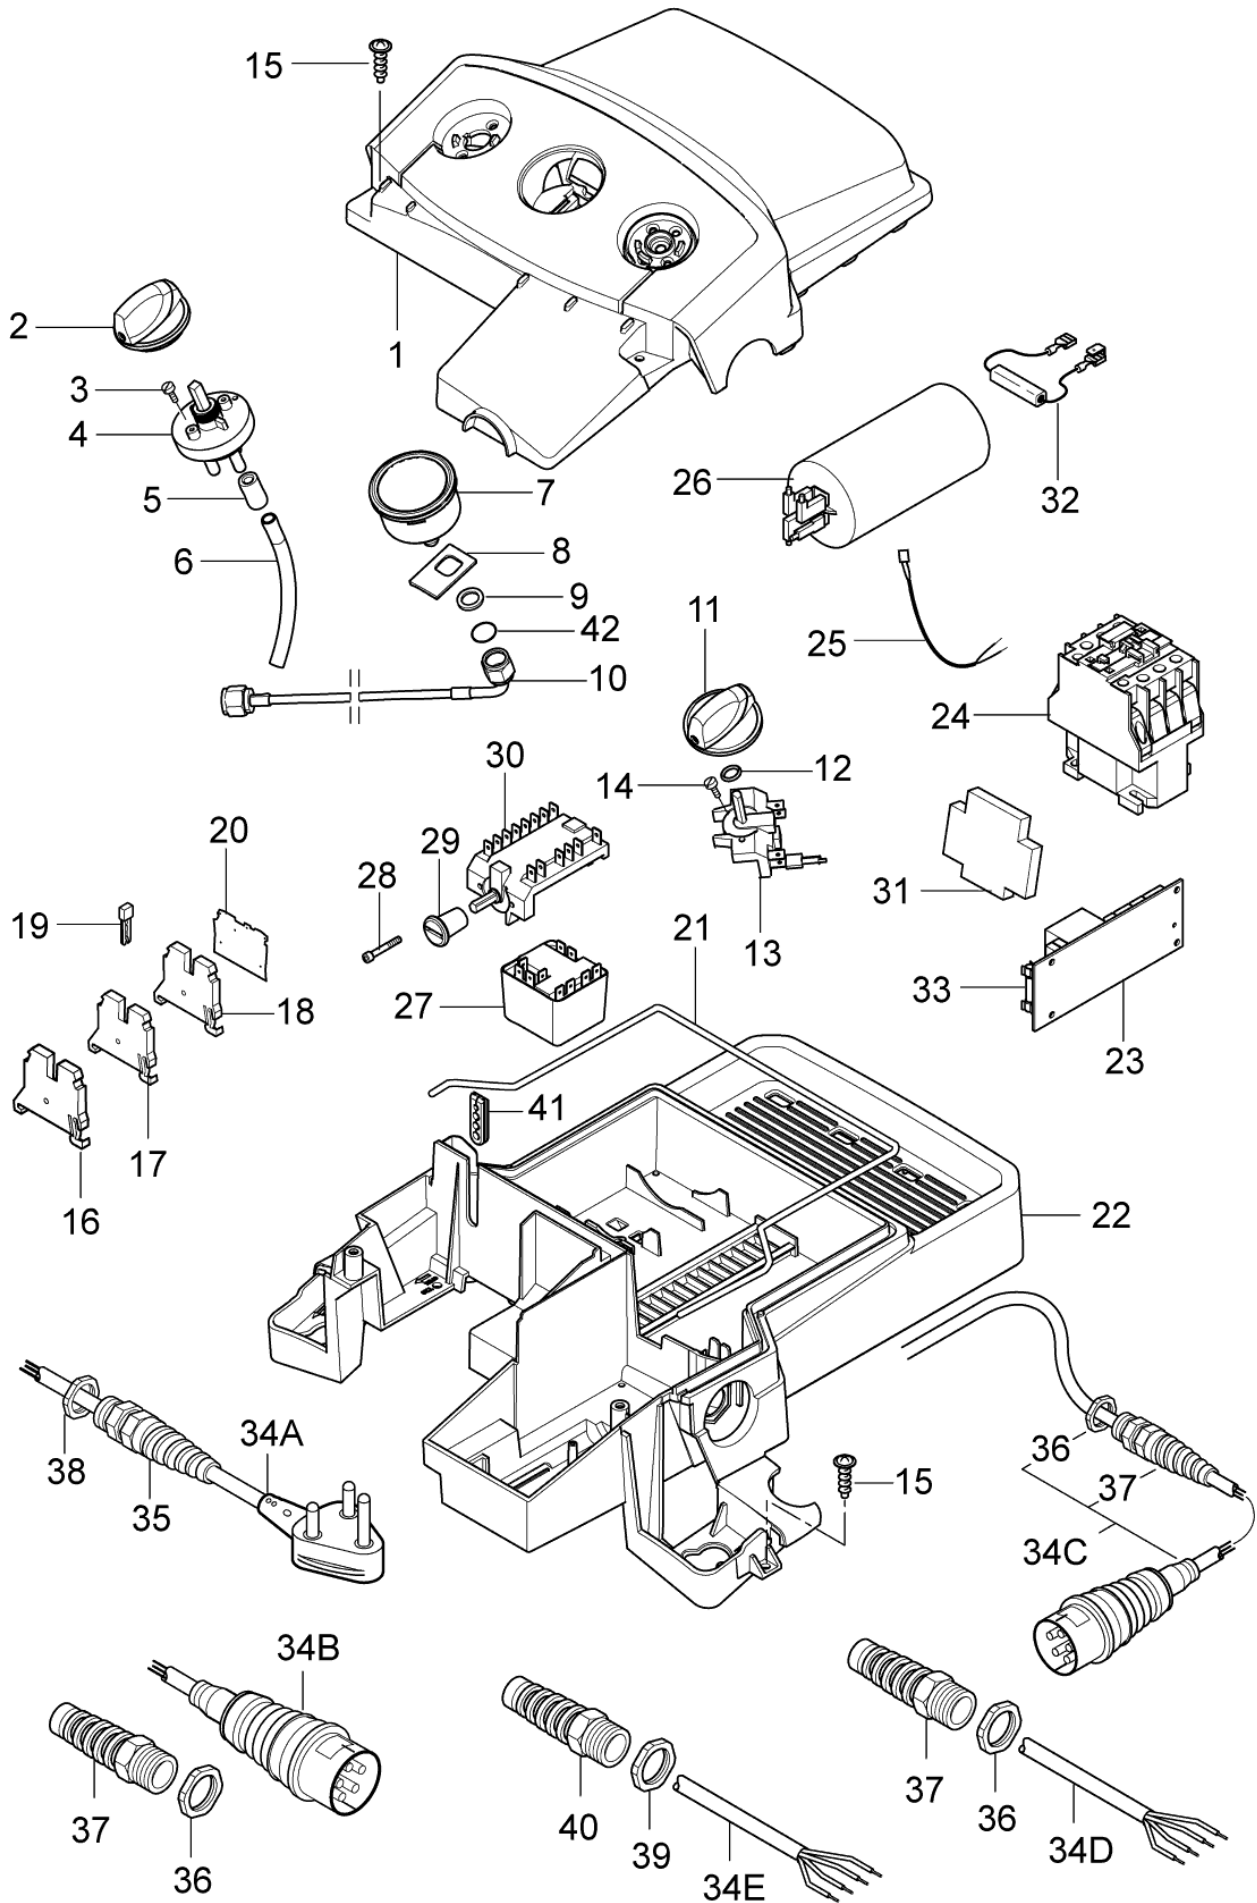

Electric box

POSEIDON 6 FA

31-10-2012

Part List ID
POS606

8

Electric box

POSEIDON 6 FA

31-10-2012

Part List ID
POSE606

9

Pos	Part no.	Qty	Description	
1	107141644	1	E-BOX TOP F. 1-POS SWITCH AND DET. BLACK	
1	107141645	1	E-BOX TOP F. 2-POS SWITCH AND DET. BLACK	
1	107141646	1	E-BOX TOP F. 1-POS SWITCH-NO DET. BLACK	
2	909100204	1	ROTARY KNOB 6X5 BLUE	
3	1814730	2	SCREW 35X10B W1423	
4	301001000	1	VALVE 51X70	
5	301001906	1	CLOSING CAP D12X21.5	
6	5206636	1	HOSE 6/10	
7	107141648	1	MANOMETER 0-300 BAR	
8	107141650	1	PLATE FOR MANOMETER	
9	107141651	1	WASHER M12 13X24X2.5 A2 DIN125	
10	107141653	1	MANOMETER TUBE FA MODELS	
10	107141696	1	MANOMETER TUBE FFA MODELS	Food
11	909100214	1	ROTARY KNOB GR.1 4KT. 6X6+8X8 BLUE	
12	9868	1	O-RING 10.2X2.5 NBR 70	
13	28877	1	SWITCH	2-POS.
13	301001058	1	CAM SWITCH 0-1 10A 400VAC	1-POS.
14	18274	1	COUNTERSUNK SCREW M4X12	
15	101814782	6	SCREW K50X18 WN 1451 TORX 20	
16	103821922	1	DIN-END STOP WO/SCREW WAGO 249-116	
17	107141633	1	TERMINAL BLOCK 4Q PE	
18	103821967	1	WIRE TERMINAL WAGO281 800V 4MM2	
19	103821969	1	JUMPER	
20	103821968	1	END PLATE WAGO 4MM2	
21	107141663	1	RUBBER GROMMET	
22	107141654	1	E-BOX BOTTOM DRILLED /CABLE/	220-240/1/60 (6-52 US)
22	107141655	1	E-BOX BOTTOM DRILLED /SWITCH/	230/400/3/50 (6-65 NO)
22	107141665	1	E-BOX BOTTOM	
22	107141706	1	E-BOX BOTTOM DRILLED (CABLE AND SWITCH)	220/440/3/60 (6-73 US)
23	107141666	1	PCB POSEIDON 5-6-7	
24	103822303	1	CONTACTOR CJX2-D18 18A 400V 3P+NO	6-61 FFA 400/3/50 EU
24	103822308	1	CONTACTOR CJX2-D25 25A 400V 3P+NO	400/3/50 EU
24	103822314	1	CONTACTOR CJX2-D32 32A 230V 3P+NO	220-240/1/60 (US)
24	63915	1	CONTACT 100-C30KF10 230	230/400/3/50, 220/440-460/3/60
25	107141656	1	WIRE	
26	101117948	1	CAPACITOR 70UF 400/450V DOUBLE FASTON	
27	107141613	1	START RELAY RVA 4N 0D	
28	40045	2	PAN HEAD SCREW M4X30	
29	64580	1	ROTARY KNOB	
30	301000293	1	SWITCH START/TRIANGLE 16	
31	64773	1	AUXILIARY CONTACT 100-SBL11	
32	301000402	1	RESISTANCE 15KOHM/7W	
33	301000263	1	FUSE 0.63A/500AT Ø 6.