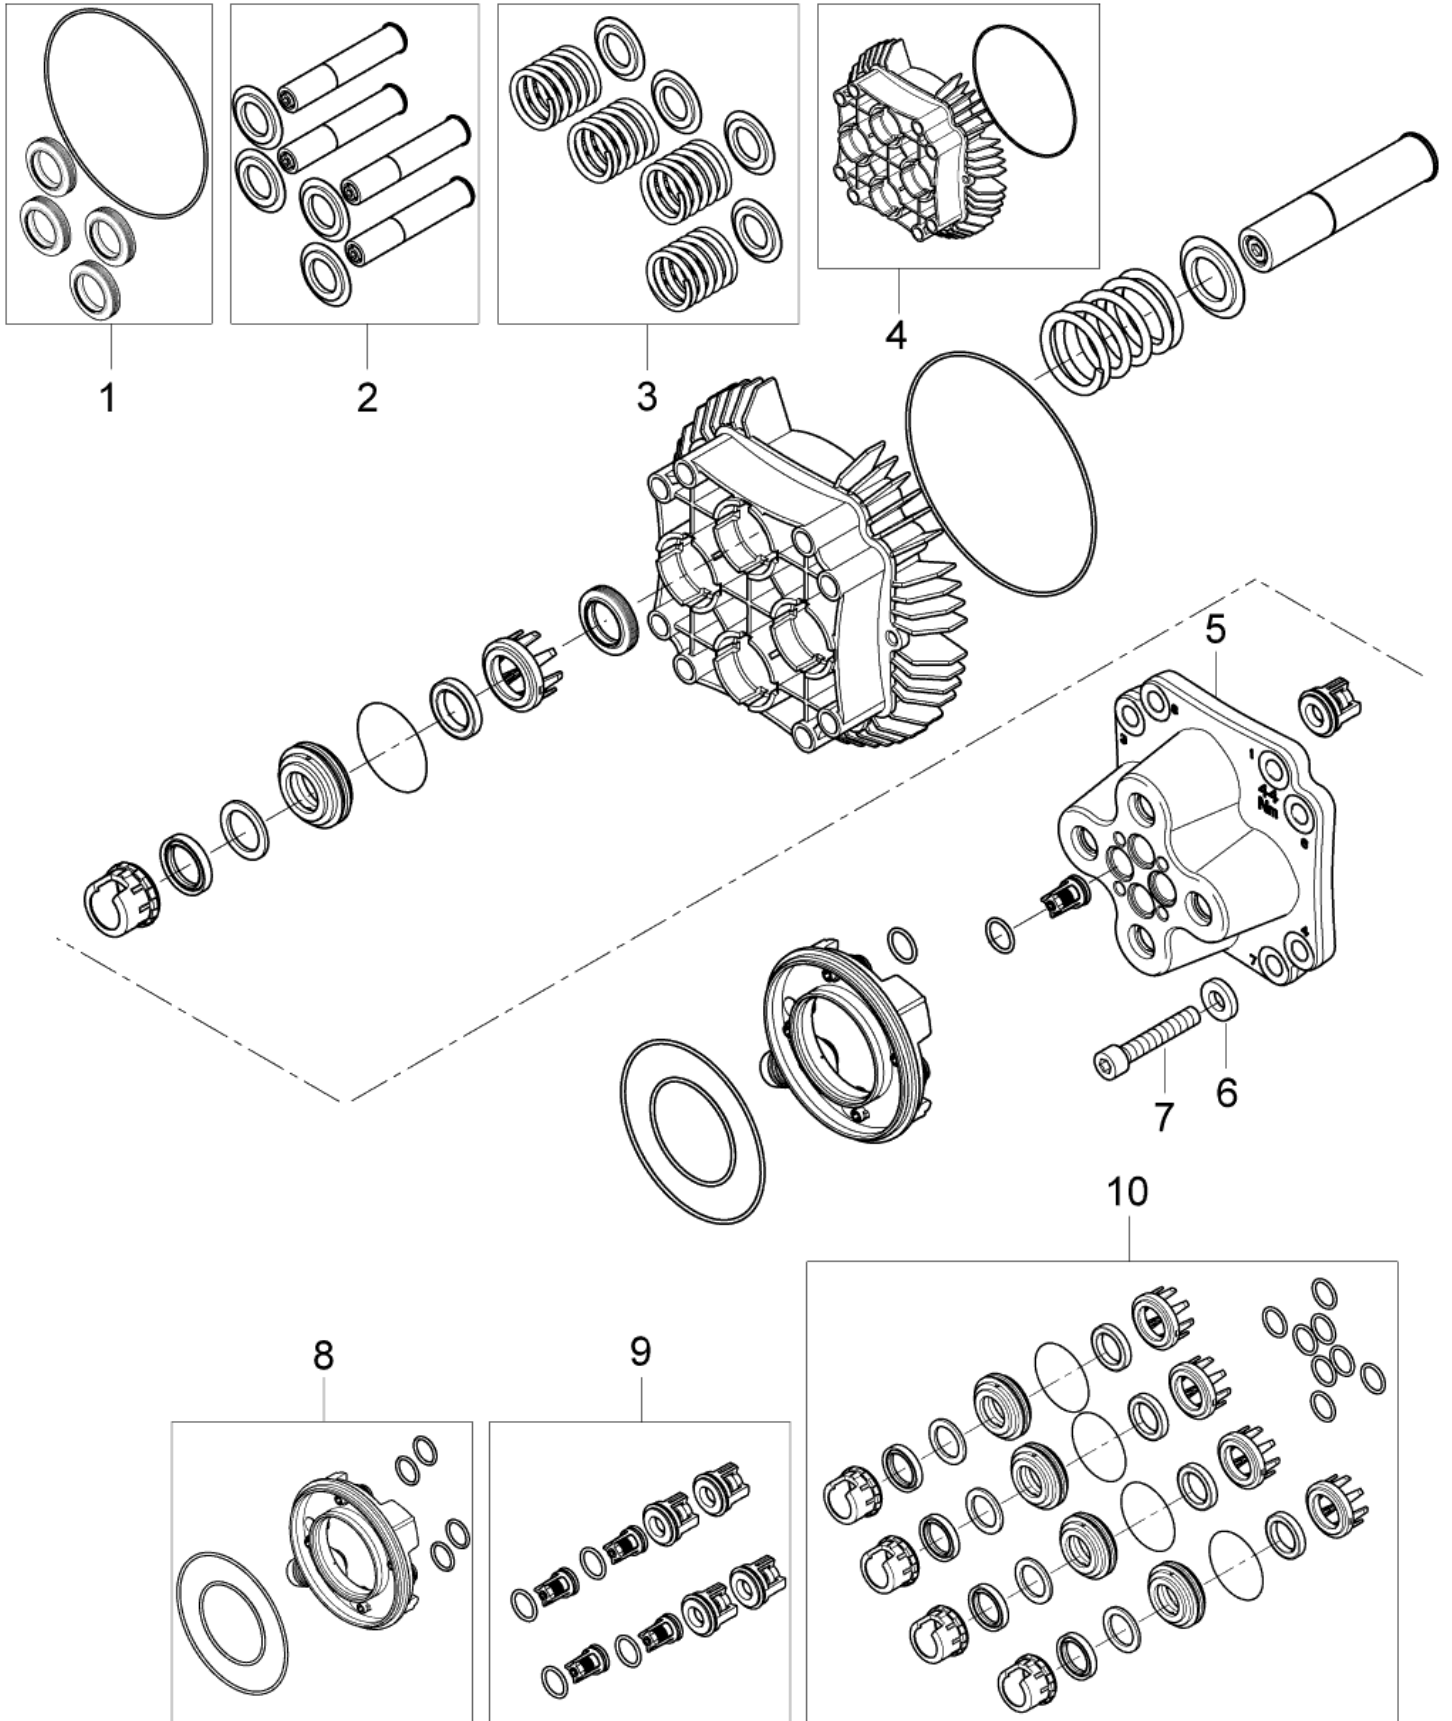

Cylinder block

POSEIDON 6 FA

31-10-2012

Part List ID
POS612

13

Cylinder block

POSEIDON 6 FA

31-10-2012

Part List ID
POSE612

14

Pos	Part no.	Qty	Description
1	101118057	1	SEAL KIT FOR CYLINDER BLOCK NA6
2	101118065	1	PISTON KIT W/MARKING NA6 6-79 / 6-61FFA 6-61, 6-79
2	101118066	1	PISTON KIT NA6 6-52, 6-64, 6-65, 6-73
3	101118059	1	RETURN SPRING - KIT NA6
4	101118060	1	CYLINDER BLOCK - KIT NA6
5	106408197	1	PUMP HEAD D24 NA6
6	2767	1	WASHER 10.5 X 20 X 2
7	1813393	1	SCREW M10X100 DIN912 8.8
8	101118063	1	INLET MANIFOLD KIT - NA6
9	101118062	1	OUTLET/INLET VALVE KIT - NA6
10	101118061	1	WATER SEAL KIT - NA6