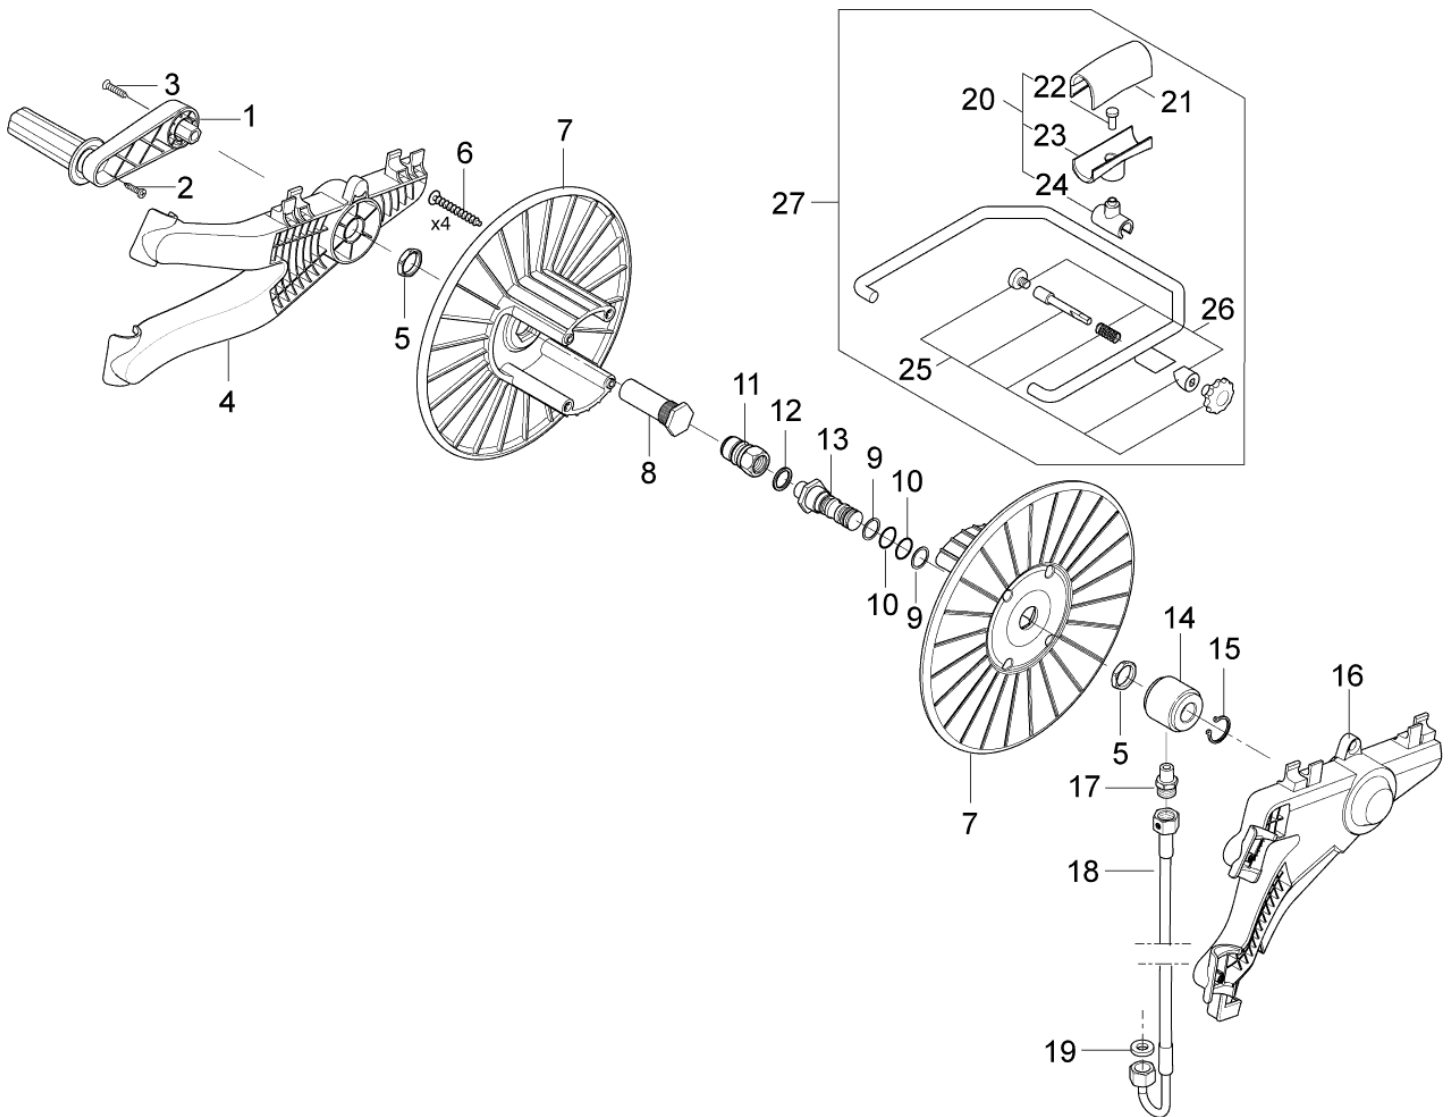

Hose reel

POSEIDON 6 FA

31-10-2012

Part List ID
POS5Z04

6

Hose reel

POSEIDON 6 FA

31-10-2012

Part List ID
POSSZ04

7

Pos	Part no.	Qty	Description
1	101118102	1	HOSE REEL HANDLE KIT
2	101814782	1	SCREW K50X18 WN 1451 TORX 20
3	107141673	1	SCREW M6X45 ISO 7380 BLACK TORX
4	107141674	1	ADAPTOR RIGHT FOR HOSE REEL
5	62696	1	HEXAGON NUT M24X1.5X6
6	909100153	1	SCREW 6X40
7	301000775	1	HOSE DRUM SECTION
8	107141675	1	AXLE FOR HOSE REEL
9	63792	2	SUPPORTING RING 16.26X2.18
10	19620	2	O-RING 15.54x2.62 DIN 3771 NBR70 10PCS
11	1600493	1	NIPPLE F. Q-COUPPL. 3/8IN HP
12	1801075	1	PACKING RING Ø23.8XØ14.96 10PCS
13	107141676	1	SWIVEL SCREW FOR HOSE REEL
14	301000977	1	BEARING BUSH
15	32524	1	RETAINING RING 20X1.2
16	107141677	1	ADAPTOR LEFT FOR HOSE REEL
17	54590	1	FITTING XGE12L 1/4NPT
18	107141678	1	CONNECTION HOSE FOR HOSE REEL
19	65466	1	PACKING RING 8X15X1
20	101118103	1	HOSE GUIDE PARTS KIT
21	301000674	1	HOSE GUIDE SECTION - UPPER 70X31.7X28.5
22	10028	1	SCREW KA50X14 WN1411
23	301000676	1	HOSE GUIDE SECTION LOWER
24	107141679	1	HOSE GUIDE SLEEVE OPEN
25	101118106	1	HOSE GUIDE BRAKE COMPLETE KIT
26	101118111	1	HOSE GUIDE KIT
27	101118105	1	HOSE GUIDE COMPLETE