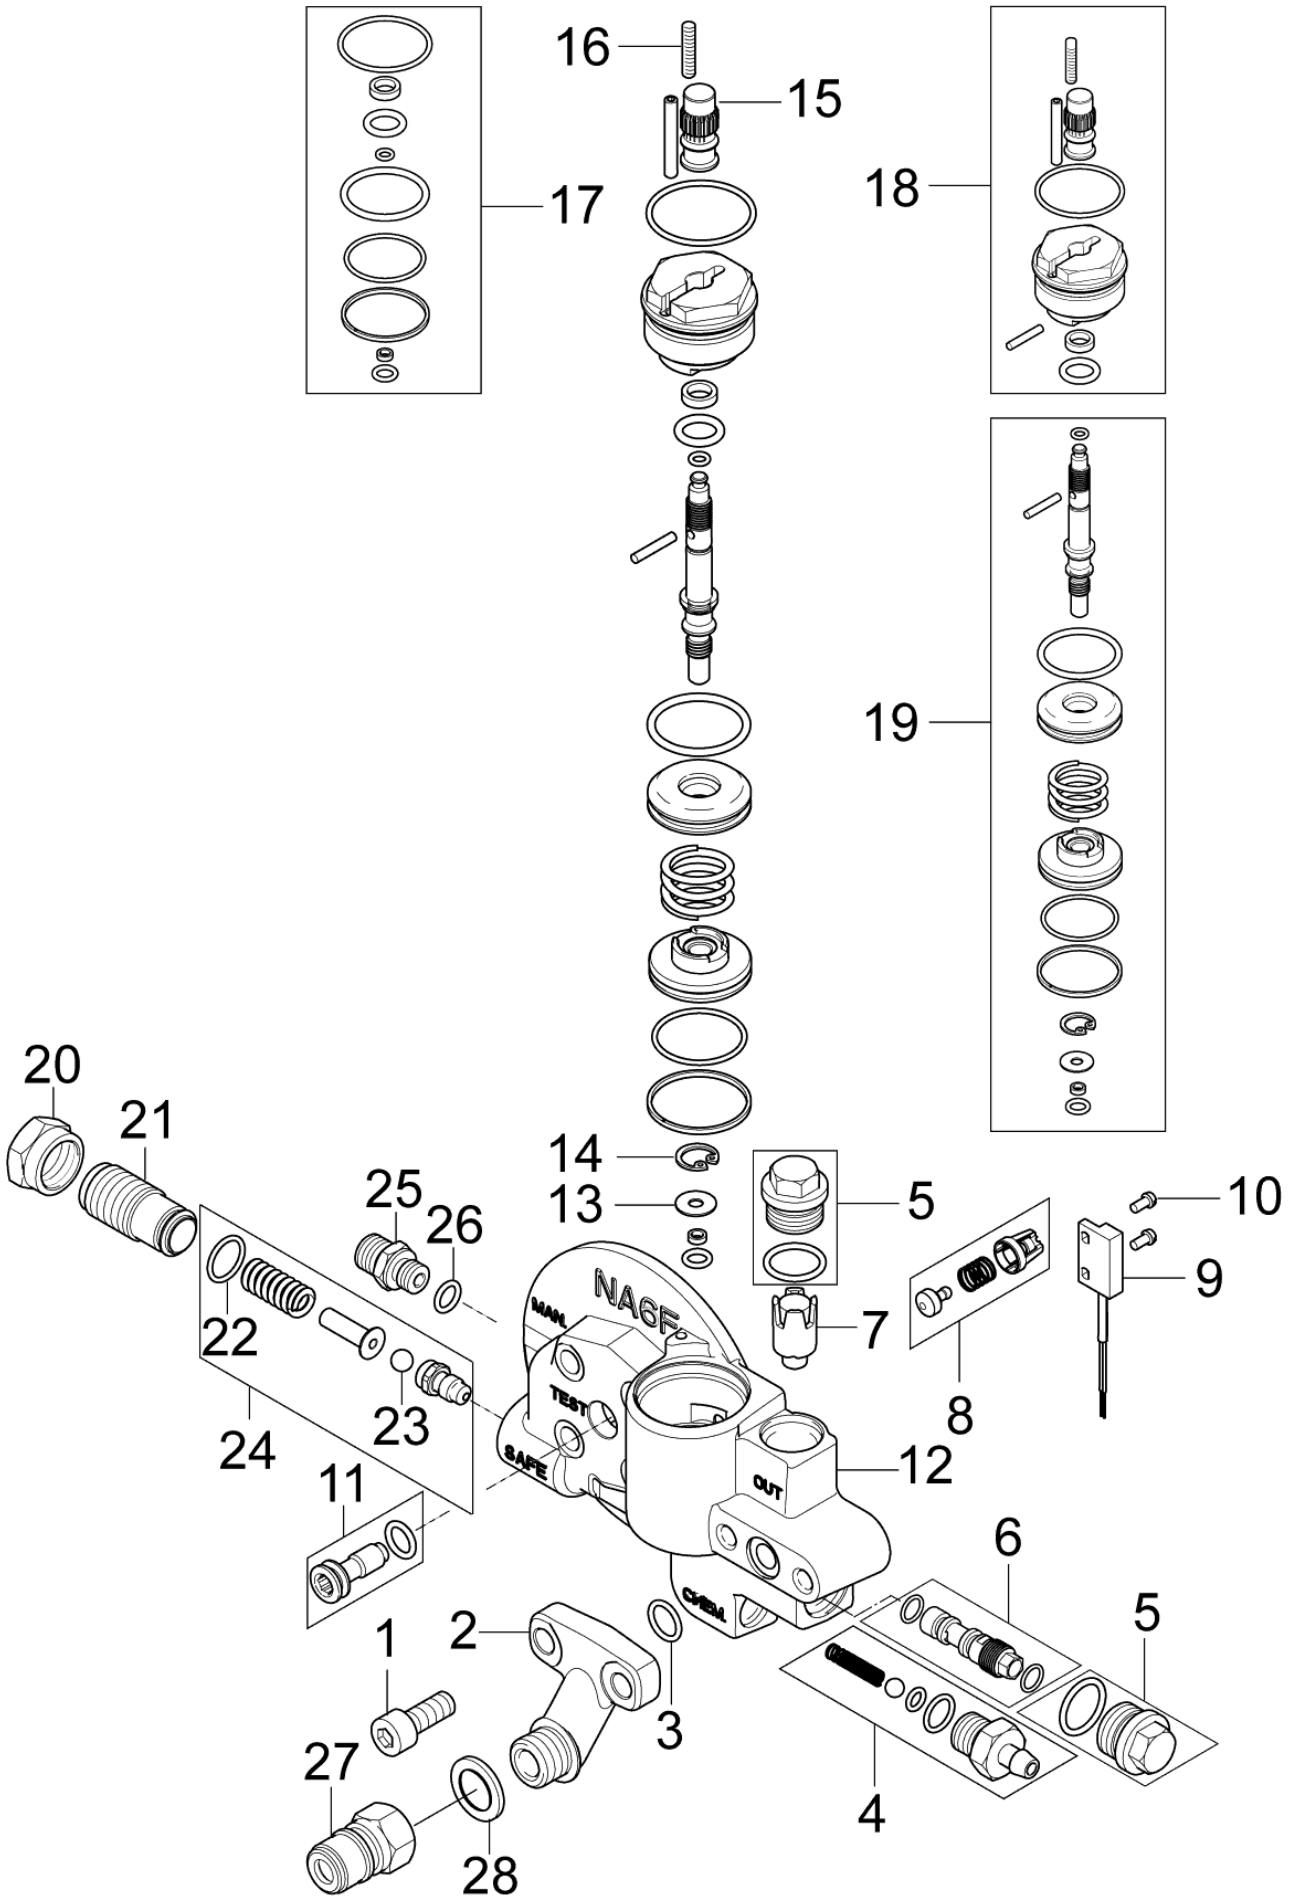

Unloader FA

POSEIDON 6 FA

31-10-2012

Part List ID

POS614

15

Unloader FA

POSEIDON 6 FA

31-10-2012

Part List ID
POSE614

16

Pos	Part no.	Qty	Description
1	106408193	2	SCREW M8 X20 8.8 DIN 912 FZB
2	106408192	1	OUTLET FITTING FA AXIAL OUTLET
3	106408191	1	O-RING 10.82X1.78 NBR 70
4	1119406	1	NON RETURN VALVE REP. KIT
5	107144154	2	OIL PLUG M18X1.5 WITH O-RING /SH90/
6	107140794	1	VENTURI TUBE D2.3 RED
7	101118055	1	MAGNET AND HOUSE FOR FLOW SWITCH-KIT NA6
8	101118056	1	RETURN VALVE BY-PASS - KIT NA6
9	106408216	1	REED SWITCH
10	101118033	2	SCREW M3X6 BRASS DIN 84 ISO 1207 KIT
11	107144137	1	UNLOADER PLUG NA5
12	106408194	1	UNLOADER FA NA6
13	106408196	1	WASHER D12.95 X D4.6 X 0.9 BRASS
14	106408195	1	RETAINING RING SIZE 13 DIN472
15	106408189	1	NUT M8 X 1 FOR UNLOADER VALVE FA
16	106408188	1	DIN 913 M4X20 POINTED SCREW
17	101118050	1	SEALING KIT FOR NA6
18	101118051	1	PLUG FOR UNLOADER VALVE FA - KIT NA6
19	101118049	1	CONTROL UNIT - KIT NA6
20	6100928	1	LOCK NUT
21	6100940	1	ADJUSTMENT SCREW
22	3001070	1	O-RING 13.1X1.6 NITRIL 90SH
23	1802644	1	BALL 7MM
24	101118118	1	OPENING VALVE REP. KIT NA5 NA6 FA
25	1821	1	FITTING XGE 6LR1/8
26	3001740	1	O-RING 7.66X1.78 NITRIL 70SH
27	1600493	1	NIPPLE F. Q-COUP. 3/8IN HP
27	1603101	1	NIPPLE F/QUICK COULING 3/8 SS INOX
28	1801075	1	PACKING RING Ø23.8XØ14.96 10PCS